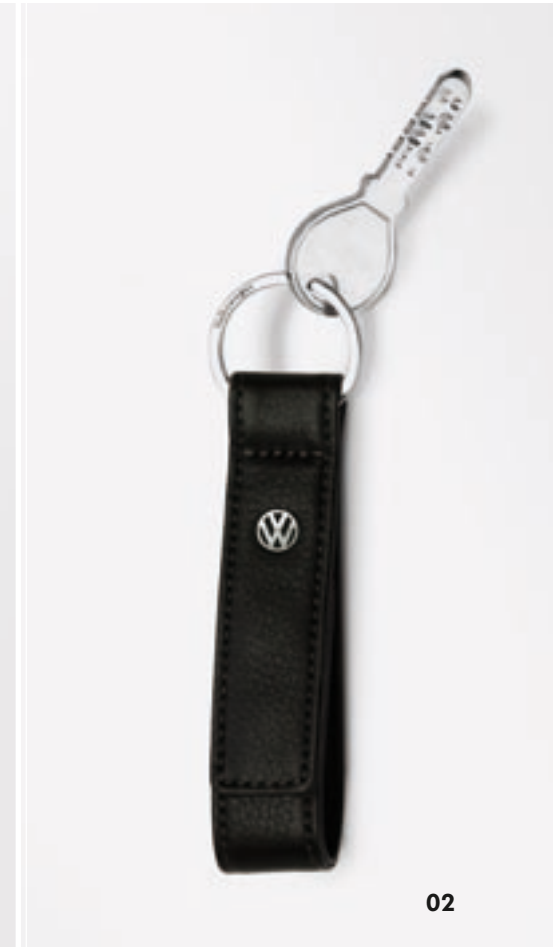

LIFESTYLE

01

Volkswagen Genuine Writing implement case

A classic brown or black leather case for your valuable writing instruments. With the high-quality Volkswagen logo on the front side.

Art. No. 3D0 087 404 GOW   **Brown**

Art. No. 3D0 087 404 APG   **Black**

02

Volkswagen Genuine Key tag

This elegant key tag keeps everything together which is dear to you. with a black or brown leather loop, an additional metal hinge and with the Original Volkswagen logo.

Art. No. 000 087 011 C GOW   **Brown**

Art. No. 000 087 011 C APG   **Black**