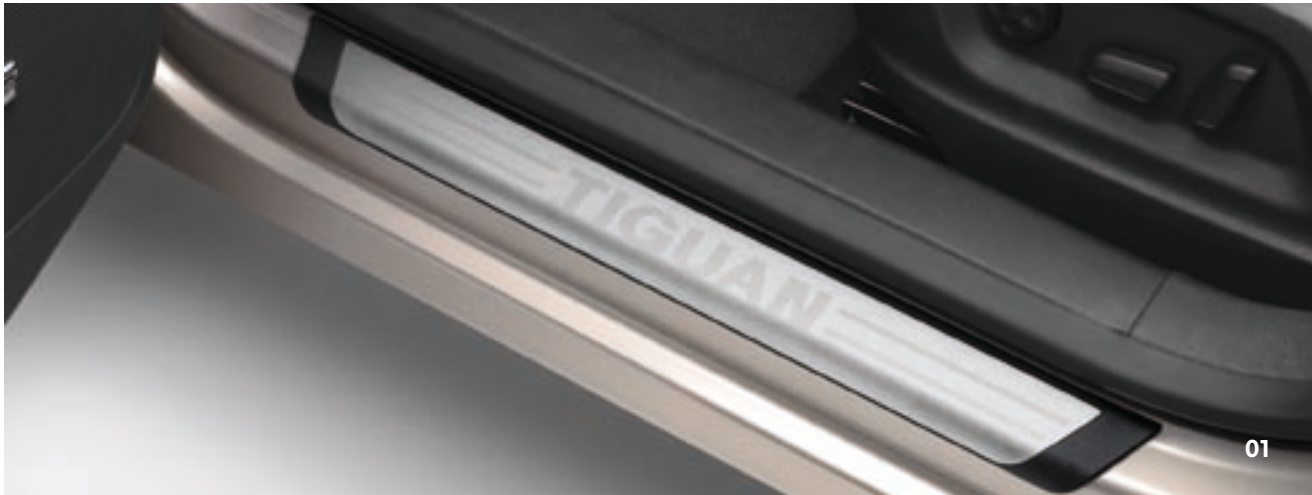

01

02

03

01

Volkswagen Genuine Stainless-steel sill protector

The stainless-steel sill protectors with the stylish Tiguan emblem provide you with a greater all-round individual touch and protection for your Tiguan.

Art. No. 5N0 071 303

02

Volkswagen Genuine Sill rail film, black/silver

A detail which is both sensible and functional which protects the heavily used door sills in the front and rear entrance areas against scratches and damage.

Art. No. 5N0 071 310

03

Volkswagen Genuine Mud flaps, front and rear

Protect your own vehicle and the one behind you against dirt being thrown up, dangerous stone chippings and spray water with these extremely sturdy mud flaps.

Art. No. 5N0 075 111

For front (1 set = 2 pieces/not illustrated)

Art. No. 5N0 075 101

For rear (1 set = 2 pieces)