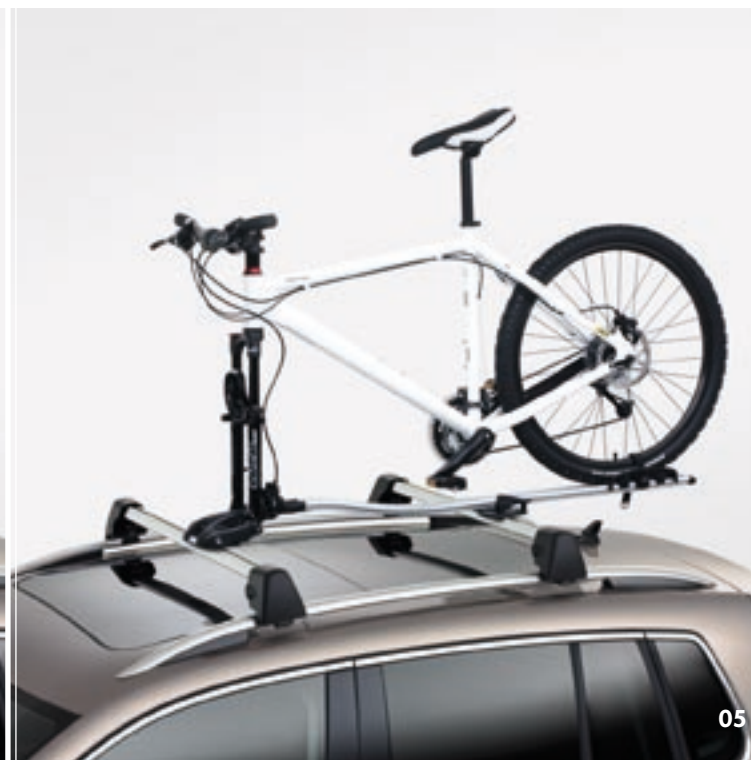

03

Volkswagen Genuine Tailgate bicycle carrier

The anodised aluminium profile bicycle carrier for up to two bicycles is quickly attached and has a carrying capacity of approx. 35 kg. The tailgate can also be opened when the carrier is fitted (however without bicycles).

Art. No. 5N0 071 104

04

Volkswagen Genuine Bicycle holder

The aerodynamic plastic bicycle holder is attached using chromed steel holders onto the supporting rods or roof bar. It can be locked and is City crash-tested.

Art. No. 6Q0 071 128 A

05

Fork-mount bicycle carrier

Light, practical and simple to handle – the lockable aluminium wheel rail with a wheel holder can be attached to the roof bar or supporting rods without any problem and ensures that your bicycles are securely transported.

Art. No. 7M0 071 128 D