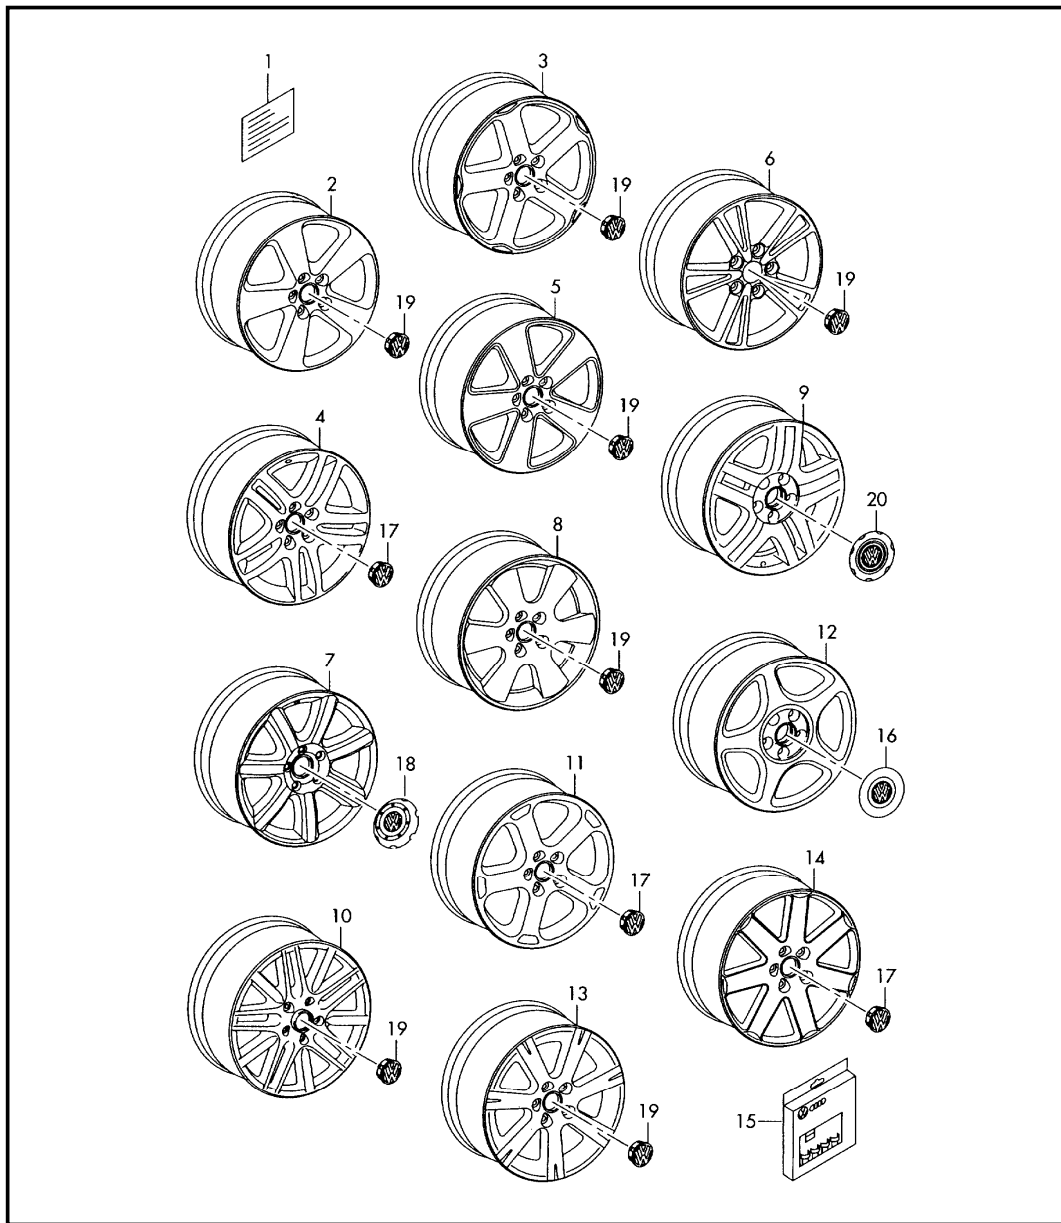

Model	Year	MG	SG	Illustration	Restrictions	UPD	18:35	05.12.2006		ETKA
GO	2007	0	73	073-10	Rabbit/GTI	597	USA			

Pos	Part Number	Name	Remarks	Qty	Model
		original accessories wheel disc 'alum' grease cap *no fi-function possible			
3	1K0 071 498	wheel disc 'alum' -KARTHOUM-	8JX18H2 ET50 5/112 as required use: 3B7 601 171	1	
	06/05 V7U	dolomite grey metallic		1	
	06/05 1ZL	silver		1	
6	1K5 071 497	wheel disc 'alum' -VISION-	7JX17 ET54 5/112 as required use: 3B7 601 171 225/45 R17-91 not for:	1	R32
	06/05 1ZL	silver		1	
	06/05 666	brilliant silver metallic		1	
(6)	1K5 071 498	wheel disc 'alum' -VISION-	8JX18 ET50 5/112 as required use: 3B7 601 171	1	
	06/05 1ZL	silver		1	
7	1T0 071 491	wheel disc 'alum' 'NAMIB'	7JX16H2 ET50 5/112 as required use: 1T0 071 214 not for:	1	R32
	06/05 666	brilliant silver metallic		1	
8	1T0 071 492	wheel disc 'alum' -TANGIS-	7JX16H2 ET50 5/112 as required use: 3B7 601 171 (BXF) not for:	1	R32
	06/05 666	brilliant silver metallic		1	
(8)	1T0 071 495	wheel disc 'alum' -TANGIS-	6,5X15H2 ET50 5/112 as required use: 3B7 601 171 not for:	1	GTI R32
	06/05 666	brilliant silver metallic		1	
9	1T0 071 496	wheel disc 'alum' -CONTUR-	7JX16H2 ET50 5/112 as required use: 7M0 071 214A for axle load: -1230KG not for:	1	R32