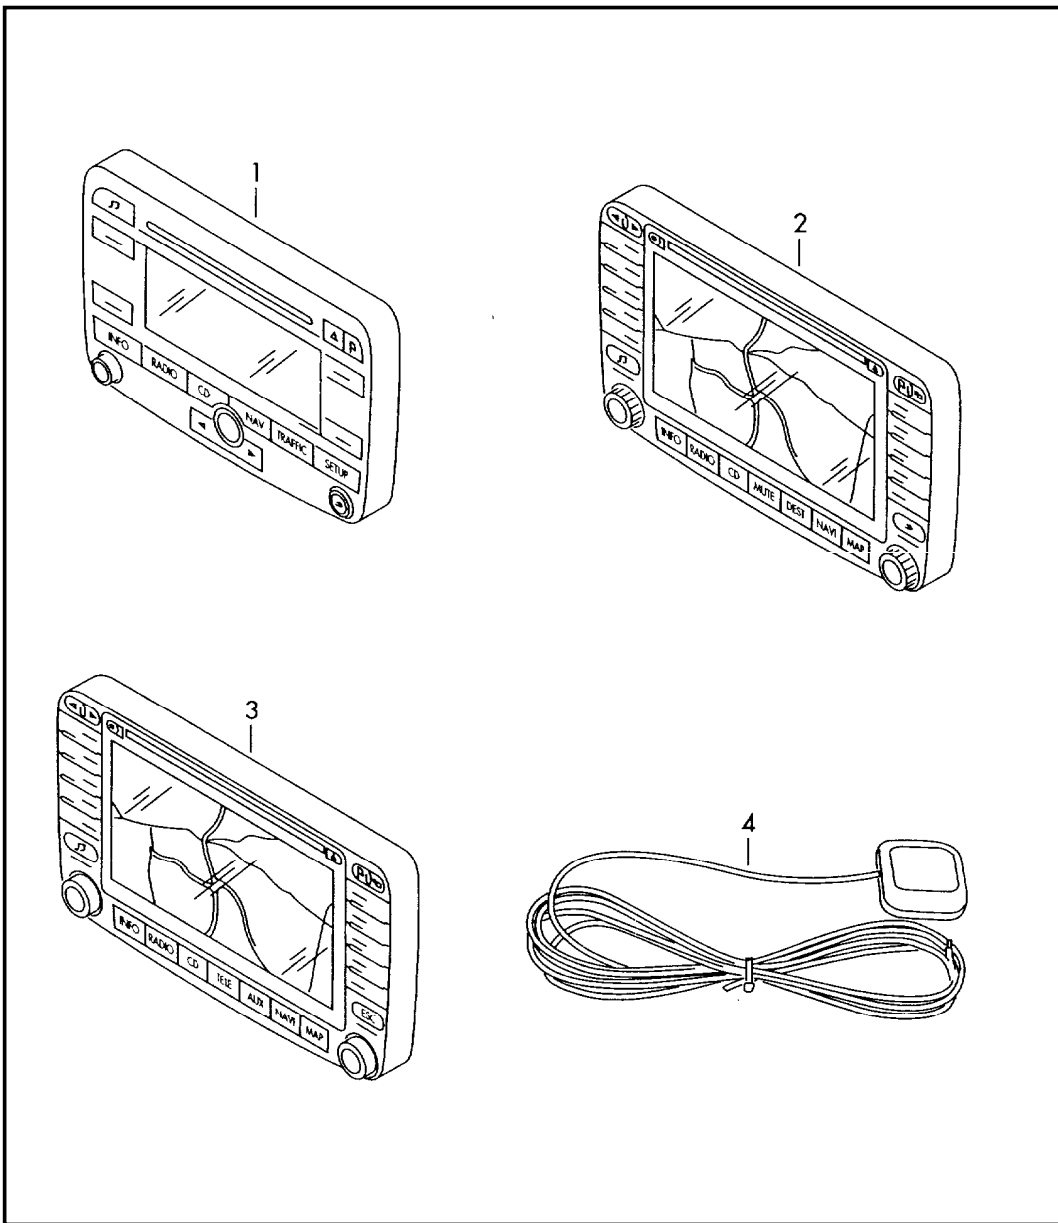

Model	Year	MG	SG	Illustration	Restrictions	UPD	18:30	05.12.2006		ETKA
GO	2007	0	57	057-20	Rabbit/GTI	597	USA			

Pos	Part Number	Name	Remarks	Qty	Model
		accessories			
4	000 051 502 F	-gps- aerial connector:	'FAKRA'	1	
-	1K0 051 444	adapter for vehicles with radio or radio navigation unit with cd/md changer control	'IPOD'	1