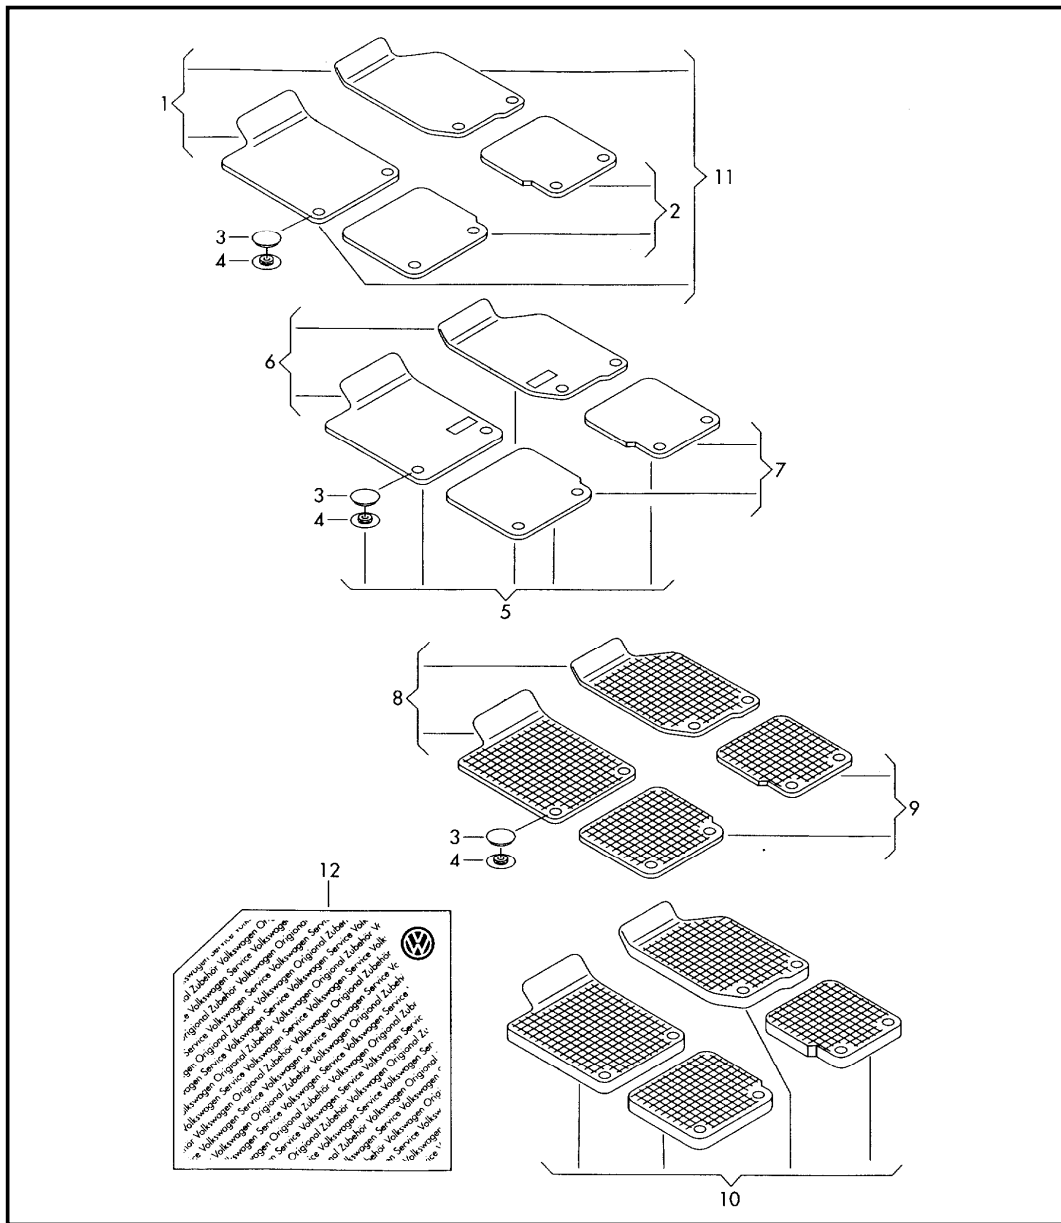

Model	Year	MG	SG	Illustration	Restrictions	UPD	18:31	05.12.2006		ETKA
GO	2007	0	61	061-10	Rabbit/GTI	597	USA			

Pos	Part Number	Name	Remarks	Qty	Model
1	1K1 061 225 E	1 set footmats (textile) 1 set footmats (textile) and fasteners	front lhd	1	
		contents of package:	2		
	06/05 RYJ	anthracite	-HA, HB, JS, KG, KK, KL, RS, RT, TG, TG, VT, WT		
	06/05 RYK	art gray	-HC, JT, KH		
2	06/05 RYL	beige	-JU, KJ, TH, VU	1	
	1K0 061 226 E	1 set footmats (textile) and fasteners	rear		
		contents of package:	2		
	06/05 RYJ	anthracite	-HA, HB, JS, KG, KK, KL, RS, RT, TG, TK, VT, WT		
5	06/05 RYK	art gray	-HC, JT, KH	1	
	06/05 RYL	beige	-JU, KJ, TH, VU		
	1K1 061 270 P	1 set footmats (textile) mit schriftzug 'golf' and 1 set attachment knobs for foot mat	front and rear		
		contents of package:	4		
8	06/05 RYJ	anthracite	-HA, HB, JS, KG, KK, KL, RS, RT, TG, TK, VT, WT	1	
	06/05 RYK	art gray	-HC, JT, KH		
	06/05 RYL	beige	-JU, KJ, TH, VU		
8	1K1 061 501	1 set floor mats (rubber) and attachment element	front lhd	1	
		contents of package:	2		
	06/05 041	black			
	06/05 528	medium grey