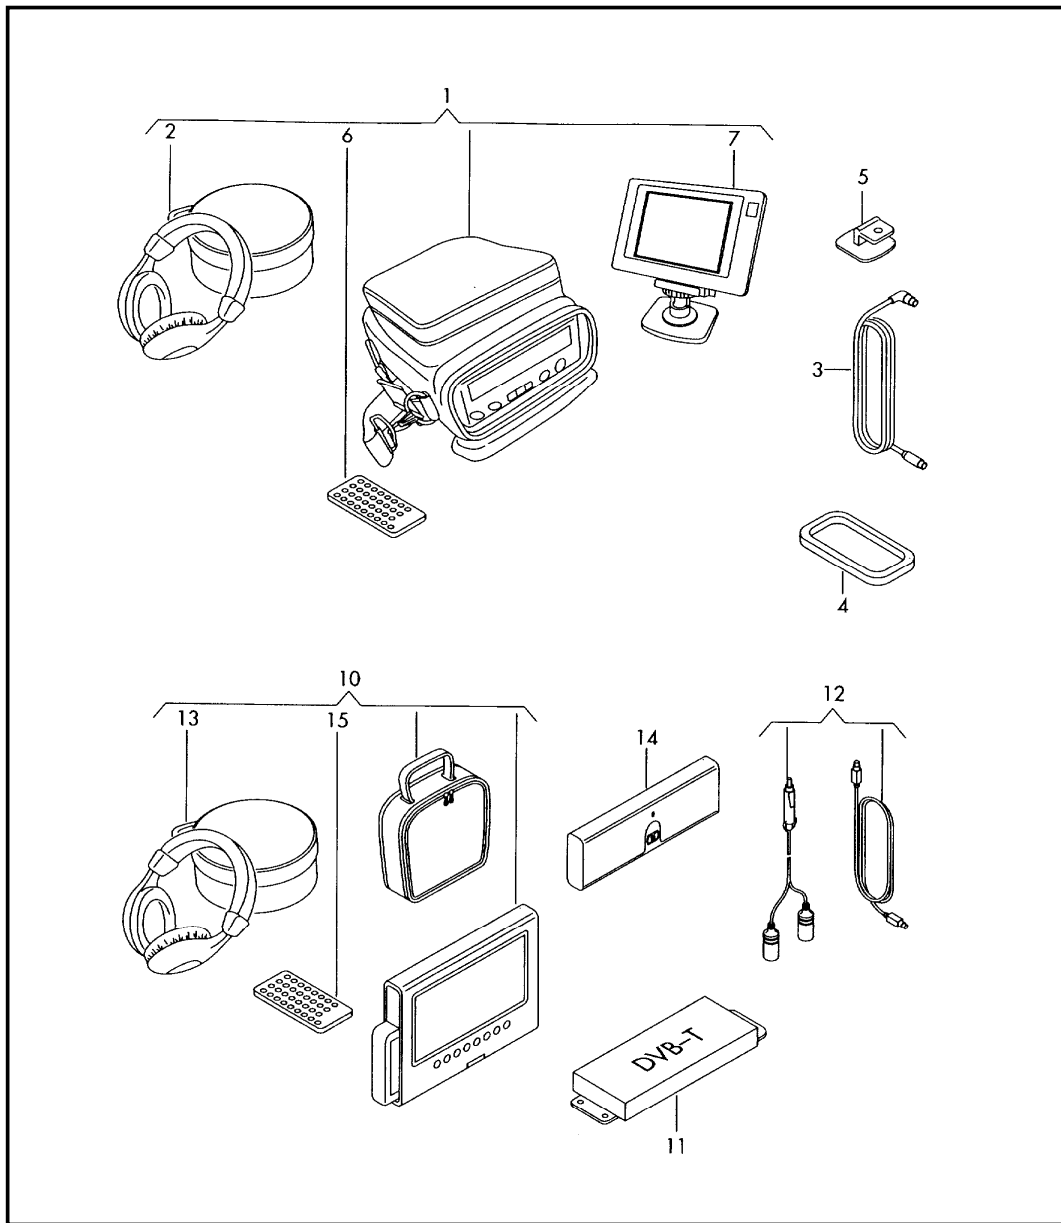

Model	Year	MG	SG	Illustration	Restrictions	UPD	18:30	05.12.2006		ETKA
GO	2007	0	57	057-60	Rabbit/GTI	597	USA			

Pos	Part Number	Name	Remarks	Qty	Model
(1)	000 051 700	dvd player with lcd screen, headphones and remote control		1	
(1)	000 051 704	dvd player with lcd screen, headphones and remote control	'DVD VOYAGER2' 5,6" TFT	1	
(1)	000 051 740	dvd player with lcd screen, headphones and remote control	'DVD VOYAGER2' 7" TFT	1	
(1)	000 051 740	dvd player with lcd screen, headphones and remote control	'DVD VOYAGER2' FAMILY KIT 2X7" TFT	1	
(10)	000 051 780 A	dvd player with lcd screen, headphones and remote control	'DVD VOYAGER4' regional code: 1	1	
		lcd screen			
(7)	000 051 730	lcd screen	'DVD VOYAGER2' 5,6" TFT	1	
(7)	000 051 732	lcd screen for vehicles with multimedia option	'DVD VOYAGER2' 7" TFT	1	"USA", "CDN"
		headset			
(2)	000 051 710	headset (wireless) for vehicles with multimedia option	'DVD VOYAGER2' only for: "USA", "CDN"	1	
13	000 051 786	headset (wireless)	'VOYAGER 4' 2 channel	1	
		remote control	DVD		
(6)	000 051 723	remote control for dvd player for vehicles with multimedia option	'DVD VOYAGER2'	1	
15	000 051 788	remote control for dvd player	'VOYAGER 4'	1	
		accessories			
3	000 051 715	connection cable (dvd player > lcd screen)	'DVD VOYAGER2'	1