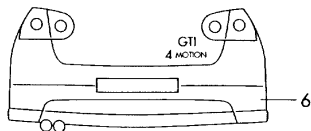

Model	Year	MG	SG	Illustration	Restrictions	UPD	18:35	05.12.2006		ETKA
GO	2007	0	75	075-10	Rabbit/GTI	597	USA			

Pos	Part Number	Name	Remarks	Qty	Model
		original accessories aerodynamic body parts *no fi-function possible			
1	1K0 071 550	radiator grille	not for: germany	1	
	06/05 041	satin black			
	06/05 666	brilliant silver metallic			
3	1K0 071 609	front spoiler	material: plastic	1	
		color combination	all colors		
		as required use:	000 071 785		
	06/05 9AX	primed			
(4)	1K0 071 610 U	rear skirt for usa only for japan only!		1	
	06/05 9AX	primed			
(6)	1K0 071 610 UB	rear skirt for usa only for japan only!		1	4motion GTI
		as required use:	1K0 071 910 1K0 071 910 A 1K0 071 911		
	06/05 9AX	primed			
7	1K0 071 640 K	roof edge spoiler	as required use: 000 071 785	1	
	06/05 9AX	primed			
9	1K0 071 685 K	1 set extensions	as required use: 000 071 785	1	
	06/05 9AX	primed			
10	000 071 785	adhesive kit for aerodynamic custom parts contains: 1-pack adhesive all purpose cleaner primer	80ML 100ML 15ML	1