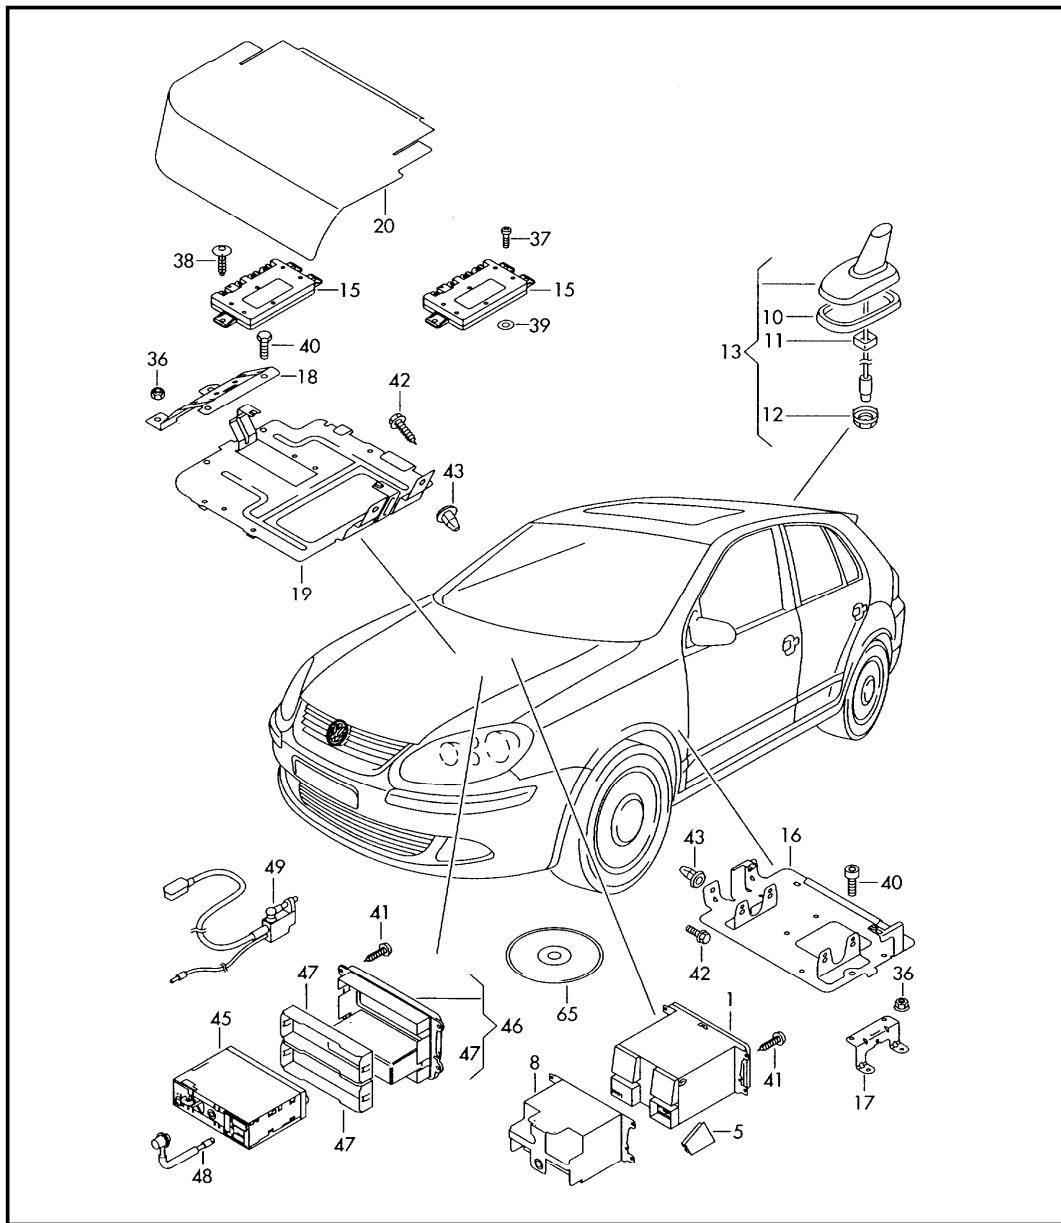

Model	Year	MG	SG	Illustration	Restrictions	UPD	18:29	05.12.2006		ETKA
GO	2007	0	35	035-00	Rabbit/GTI	597	USA			

Pos	Part Number	Name	Remarks	Qty	Model
		electrical parts for navigation system			
(1)	>1K0 035 197 C	dvd radio navigation unit with control unit for dynamic navigation and changeover box for aerial amplifier (diversity) display: F >> 1K-6-250 000	COLOR	1	
(1)	#1K0 035 197 CX	dvd radio navigation unit with control unit for dynamic navigation and changeover box for aerial amplifier (diversity) display: F to be used for: >> 1K-6-250 000	COLOR 1K0 035 197 C	1	
(1)	1K0 035 197 D	dvd radio navigation unit with control unit for dynamic navigation and changeover box for aerial amplifier (diversity) display: F 1K-7-000 001>>*	COLOR	1	
(1)	#1K0 035 197 DX	dvd radio navigation unit with control unit for dynamic navigation and changeover box for aerial amplifier (diversity) display: F 1K-7-000 001>>	COLOR 1K0 035 197 C	1	
10	1K0 035 349	gasket		1	
11	1K0 035 350	sealing washer		1	
12	8D9 035 437	hex. nut	M14X0,75	1	
13	1K0 035 507 F	roof combination antenna F >> 1K-6-220 000*		1	
(13)	1K0 035 507 K	roof combination antenna F 1K-6-220 001>>*		1	
		cd-rom for navigation system