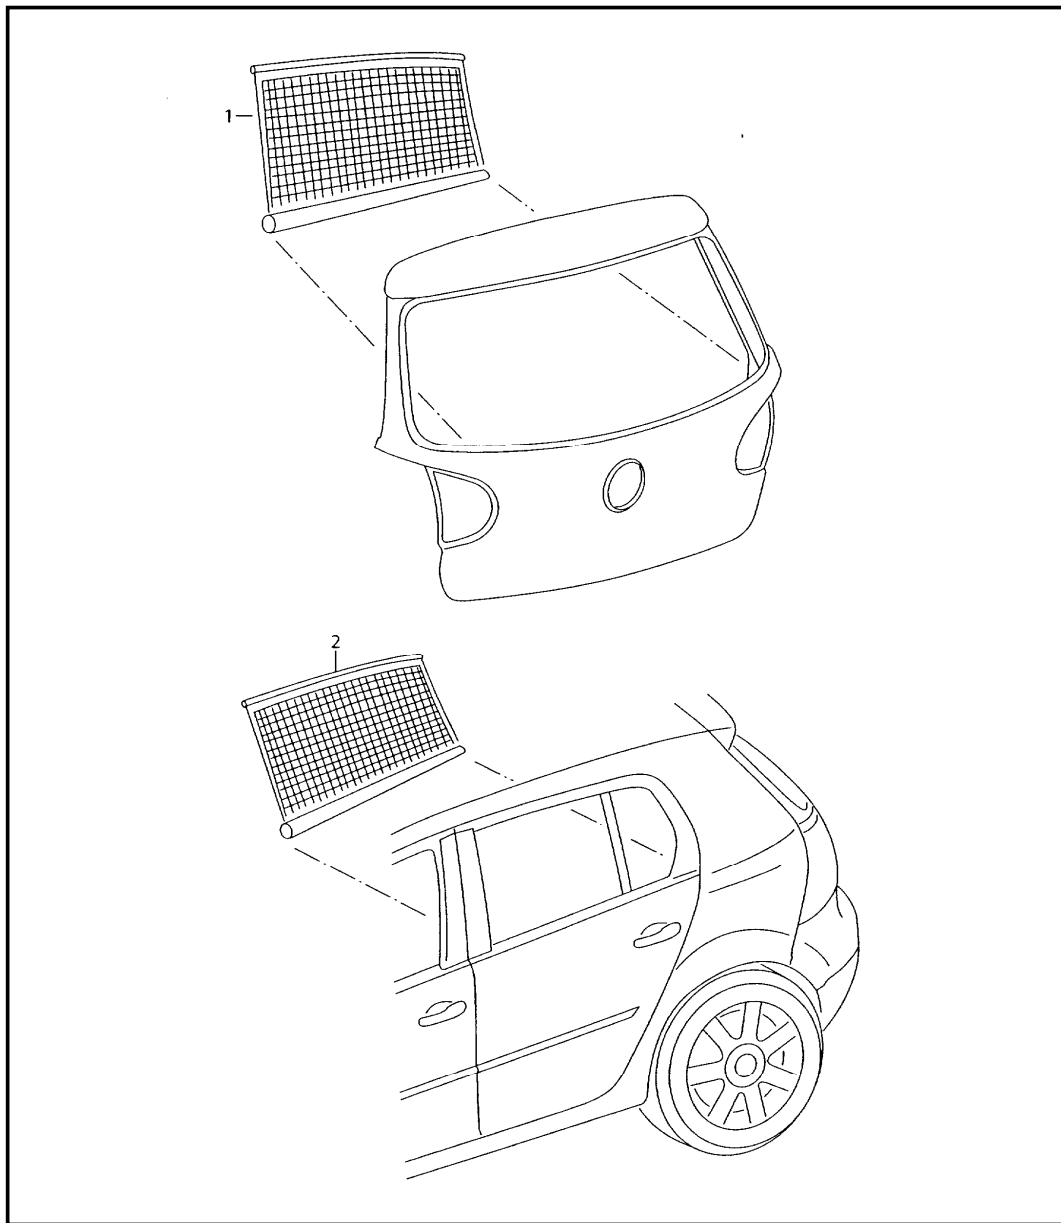

Model	Year	MG	SG	Illustration	Restrictions	UPD	18:31	05.12.2006		ETKA
GO	2007	0	61	061-30	Rabbit/GTI	597	USA			

Pos	Part Number	Name	Remarks	Qty	Model
		original accessories roller blind *no fi-function possible			
1	1K0 064 360	roller blind for rear window komplett mit montageanleitung und montagematerial		1	
2	1K5 064 362	sun blind for side window komplett mit montageanleitung und montagematerial to be used for:	rear doors 4-door	1