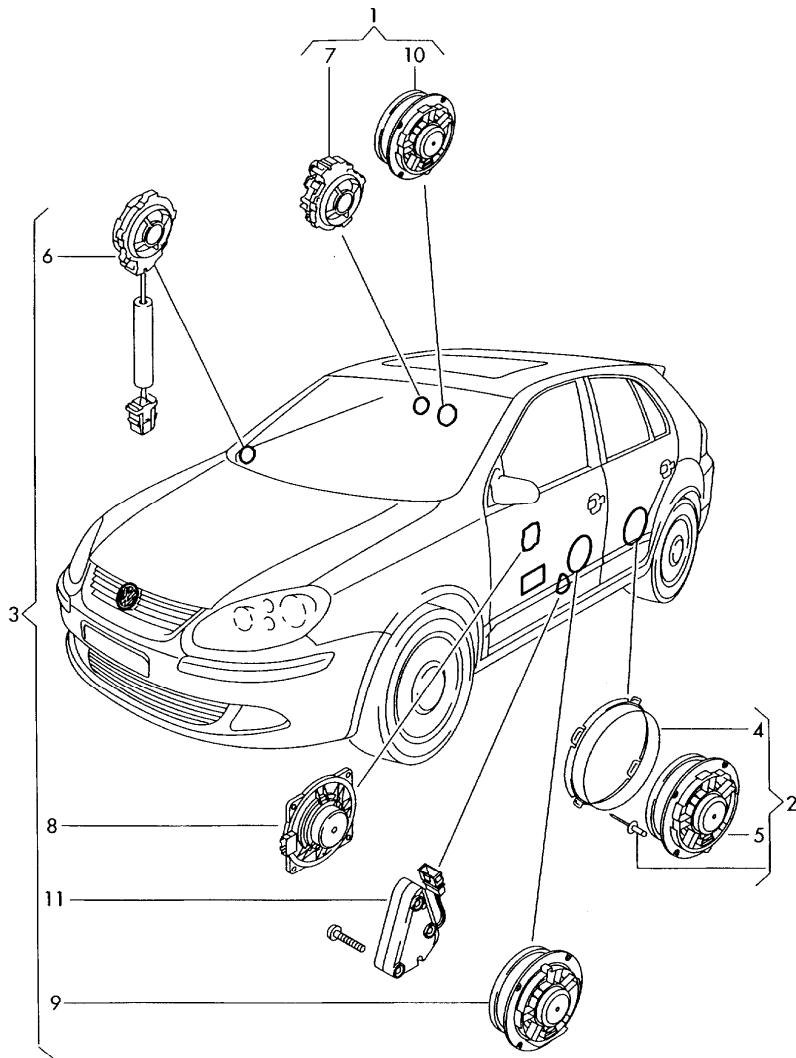

Model	Year	MG	SG	Illustration	Restrictions	UPD	18:29	05.12.2006		ETKA
GO	2007	0	35	035-35	Rabbit/GTI	597	USA			

Pos	Part Number	Name	Remarks	Qty	Model
		loudspeaker for vehicles with 10 loudspeakers			
1		loudspeaker tweeter not a spare part see illustration:	front	2	
2		loudspeaker tweeter not a spare part see illustration:	rear	2	
3	1K0 035 411	mid-treble speaker	front	2	
(4)	1K0 035 454 K	woofer	front	2	
(5)	1K0 035 454 M	woofer	rear	2	
10	3B0 972 722	female blade terminal housing	4 pin	2	
		loudspeaker for vehicles with 10 loudspeakers			PR-9VG
1		loudspeaker tweeter not a spare part see illustration:	front	2	
2		loudspeaker tweeter not a spare part see illustration:	rear	2	
3	1K0 035 415	mid-treble speaker		2	
4	1K0 035 454 L	woofer		2	
5	1K0 035 454 N	woofer	rear	2	
10	1J0 971 972	male blade terminal housing	2 pin	2	
		securing parts for loudspeaker			
31		sealing washer not a spare part see illustration:	2 doors		
(31)		sealing washer not a spare part see illustration:	4-door