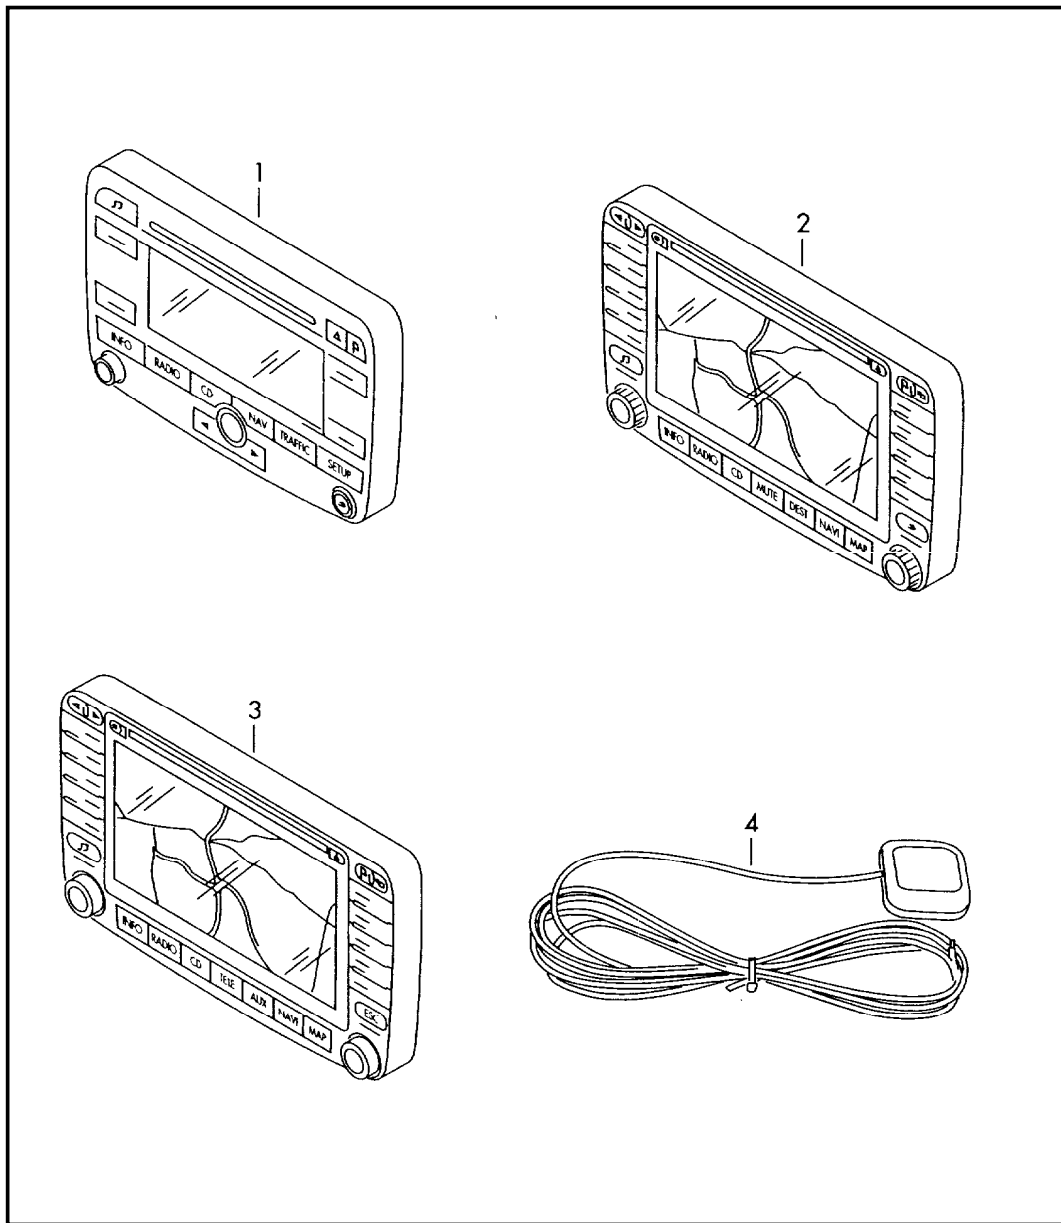

Model	Year	MG	SG	Illustration	Restrictions	UPD	18:30	05.12.2006		ETKA
GO	2007	0	57	057-25	Rabbit/GTI	597	USA			

Pos	Part Number	Name	Remarks	Qty	Model
1-3		-gps- aerial	see illustration: 057-20		
4	000 051 502 D	-gps- aerial connector:	'SMB'	1	
(4)	000 051 502 F	-gps- aerial connector:	'FAKRA'	1	
-	000 051 444 M	adapter adapter tobe used only with: tobe used only with: not in combination with: cable length:	RNS2, RNS2 MFD RNS 2 DVD RNS-MFD2 DVD RNS 300 LOW 2000MM	1