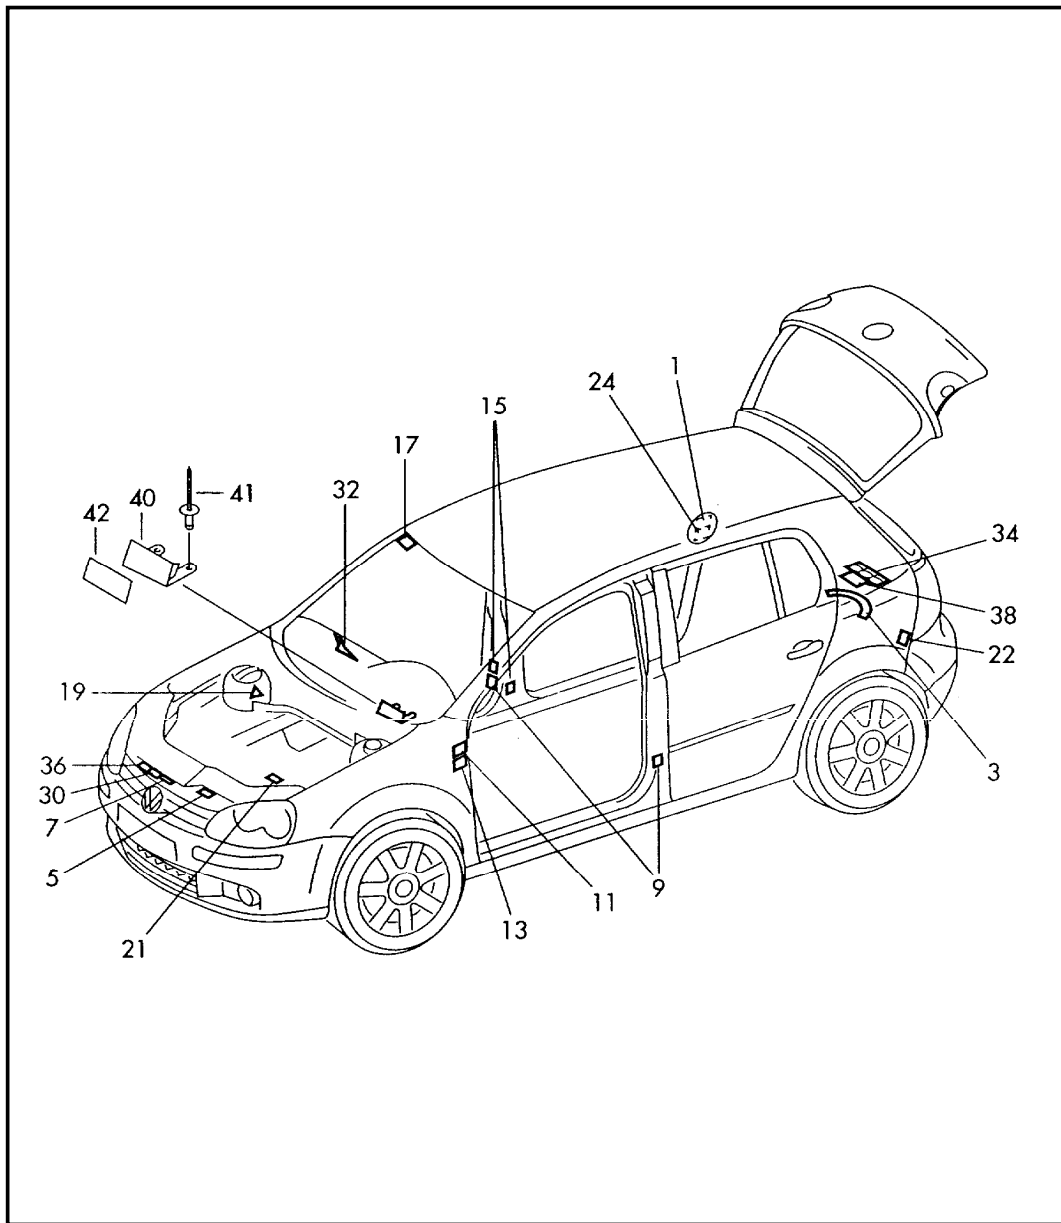

Model	Year	MG	SG	Illustration	Restrictions	UPD	18:28	05.12.2006		ETKA
GO	2007	0	10	010-00	Rabbit/GTI	597	USA			

Pos	Part Number	Name	Remarks	Qty	Model
		stickers			
(1)	1K0 010 471 Q	sticker "unleaded fuel" with inscription in language:	95/98 RON/ROZ SUPER "D..", "GB..", "F..", "E..", "S..", "CZ.."	X	
(1)	1K0 010 350 S	sticker "unleaded fuel"	98/95 ROZ/RON SUPER PLUS	1	
3	1H0 010 059 Q	sticker for spare wheel with inscription in language:	MAX:50MPH/80KM "D..", "GB.."	1	
5	701 010 081	sticker *overfilled engine oil can *damage catalyst/ high *voltage, switch off engine *before touching ignition *system/radiator fan may *start at any time. with inscription in language:	75X75 "D..", "GB..", "F.."	1	
9	4D0 010 142 A	sticker for vehicles with side airbag with inscription in language:	"GB..", "F.."	1	
(9)	1K0 010 467 T	label mercury with inscription in language:	"GB.."	1	
15	3B0 010 219 B	sticker with pictogram for - airbag / child seat restrict with inscription in language:	"D..", "GB.."	1	
(17)	3B0 010 228 A	sticker -warning safety precautions the vehicle is equipped with an airbag. *do not install a rearward- facing child safety seat on the front passenger's seat, unless the passenger airbag is deactivated. *sit as far back from the airbag as possible. *if vehicle is equipped with side airbags, do not use seat covers. *always wear the seat belt. *please refer to the owner's manual for other important notes. with inscription in language:	"GB..", "F.."	1	