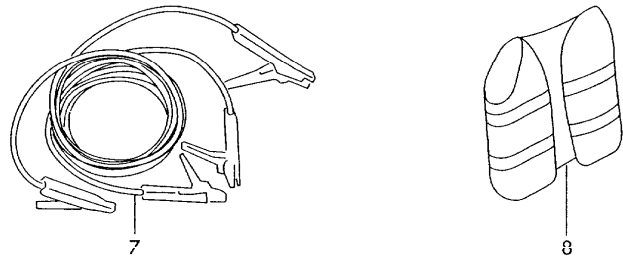

Model	Year	MG	SG	Illustration	Restrictions	UPD	18:32	05.12.2006		ETKA
GO	2007	0	66	066-20	Rabbit/GTI	597	USA			

Pos	Part Number	Name	Remarks	Qty	Model
3	000 093 055 K	warning triangle warning triangle with fold-out feet	'ECE'	1	
10	4D0 093 160	breakdown assistance accident hammer		1