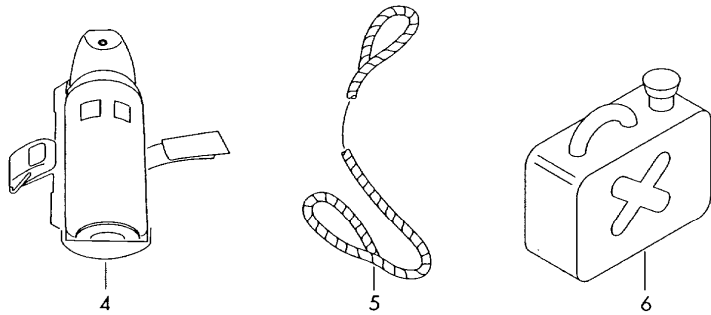

Model	Year	MG	SG	Illustration	Restrictions	UPD	18:32	05.12.2006		ETKA
GO	2007	0	66	066-20	Rabbit/GTI	597	USA			

Pos	Part Number	Name	Remarks	Qty	Model
3	000 093 055 K	warning triangle warning triangle with fold-out feet	'ECE'	1	
10	4D0 093 160	breakdown assistance accident hammer		1