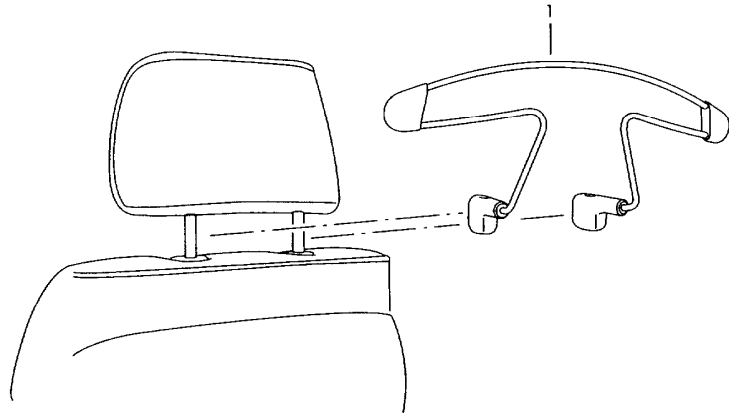

Model	Year	MG	SG	Illustration	Restrictions	UPD	18:31	05.12.2006		ETKA
GO	2007	0	61	061-80	Rabbit/GTI	597	USA			

Pos	Part Number	Name	Remarks	Qty	Model
1	000 061 127	clothes hanger clothes hanger zur befestigung an der kopfstuetze	1. seat bench	1