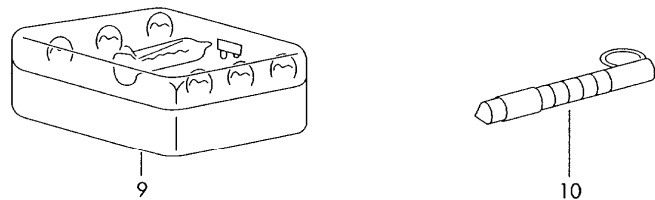

Model	Year	MG	SG	Illustration	Restrictions	UPD	18:32	05.12.2006		ETKA
GO	2007	0	66	066-20	Rabbit/GTI	597	USA			

Pos	Part Number	Name	Remarks	Qty	Model
3	000 093 055 K	warning triangle warning triangle with fold-out feet	'ECE'	1	
10	4D0 093 160	breakdown assistance accident hammer		1