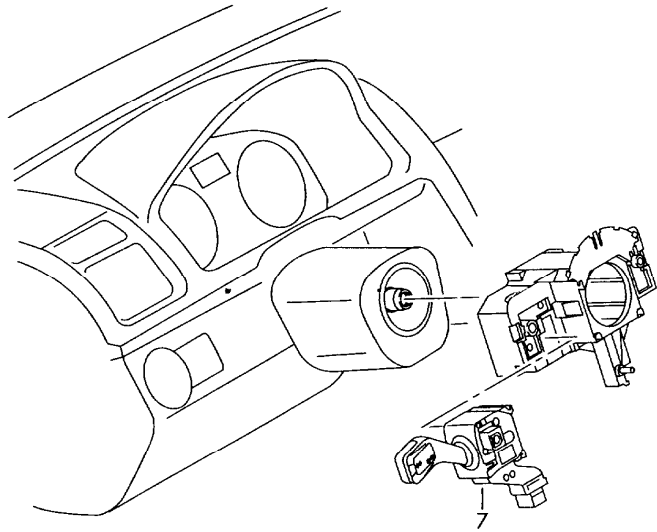

Model	Year	MG	SG	Illustration	Restrictions	UPD	18:30	05.12.2006		ETKA
GO	2007	0	51	051-20	Rabbit/GTI	597	USA			

Pos	Part Number	Name	Remarks	Qty	Model
		parking aid			
1	1K0 054 630 B	parking aid, electronic if necessary paint in color of vehicle		1	
2	000 054 635	ultrasonic sensor		1	
3	000 054 636	connection cable ultrasonic sensor		1	
4	000 054 637	buzzer		1	
5	000 054 638	harness for parking aid control unit		1	
6	000 054 639	parking aid control unit		1