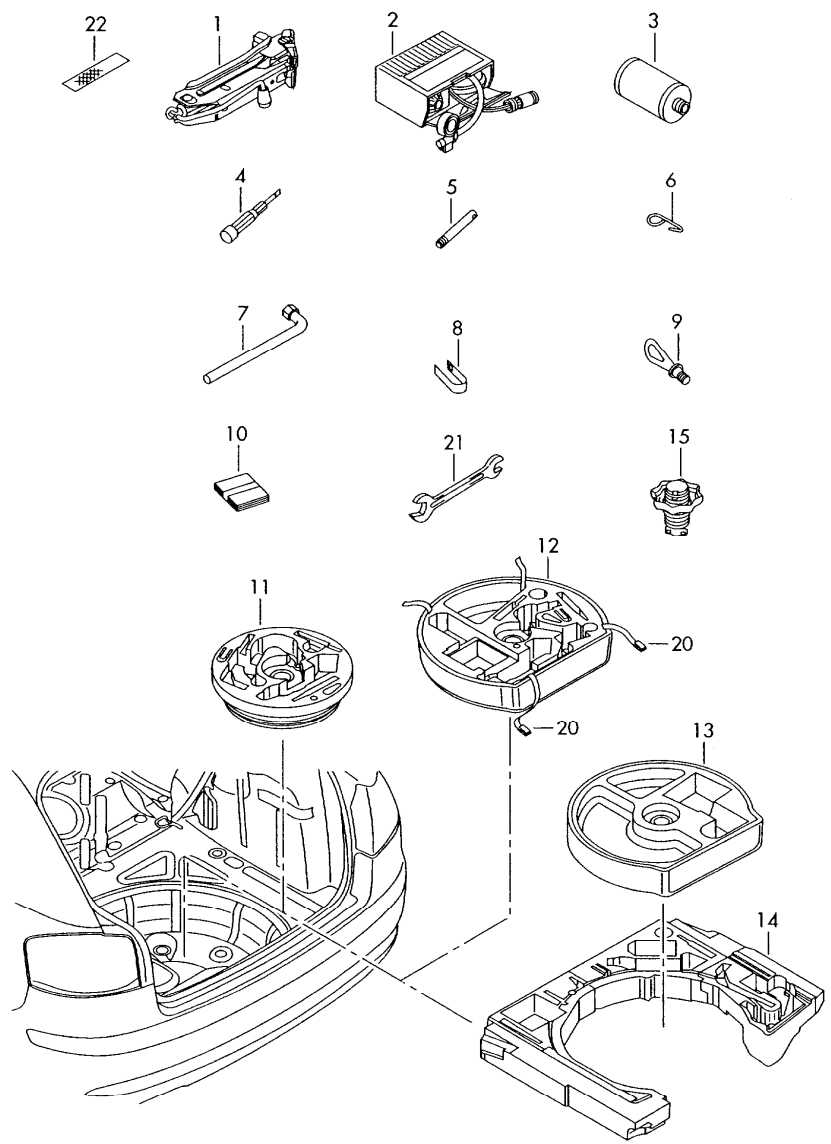

Model	Year	MG	SG	Illustration	Restrictions	UPD	18:29	05.12.2006		ETKA
GO	2007	0	12	012-00	Rabbit/GTI	597	USA			

Pos	Part Number	Name	Remarks	Qty	Model
		jack tools breakdown set with compressor			
1	1K0 011 031 H	jack		1	
2	8P0 012 615 A	air compressor		1	
3	8D0 012 619 A	tire seal solution	700ML	1	
4	1J0 012 255	screwdriver for slotted and phillips head screws		1	
6	6X0 012 243	removal tool	1 point	1	
7	4D0 012 219 A	socket wrench for wheel bolts	17MM	1 1	
8	8D0 012 244 A	removal tool cap - wheel bolt		1	
9	1T0 805 615	towing eye		1	
(11)	1K0 012 115 C	tool box		1	
11	8P0 012 109 E	tool box for temporary spare wheel	18"	1	
11	1K0 012 115 E	tool box for temporary spare wheel	16"	1	
12	8P0 012 109 F	tool box for vehic. with breakdown set		1	
-	1J6 860 273	retaining strap		1	
-	443 012 027	tool kit bag		1	
14		see illustration:	863-80		
15	1K0 803 899 D	bolt for spare wheel mounting as required use:	109MM 1T0 803 899 B	1	
(15)	1T0 803 899 B	bolt for spare wheel mounting for temporary spare wheel		1	
20	6H0 867 749	retaining strap		2	
21	N 030 057 4	wrench	10X13	1	
22	1K0 010 358 R	sticker		1