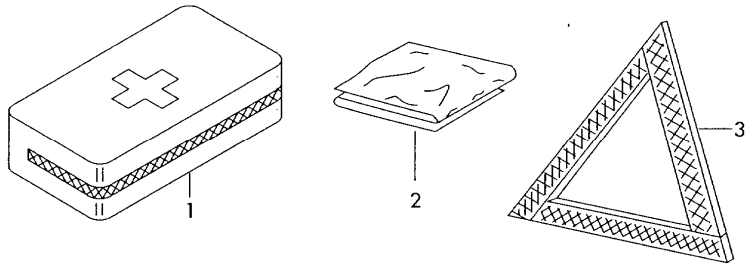

Model	Year	MG	SG	Illustration	Restrictions	UPD	18:32	05.12.2006		ETKA
GO	2007	0	66	066-20	Rabbit/GTI	597	USA			

Pos	Part Number	Name	Remarks	Qty	Model
3	000 093 055 K	warning triangle warning triangle with fold-out feet	'ECE'	1	
10	4D0 093 160	breakdown assistance accident hammer		1