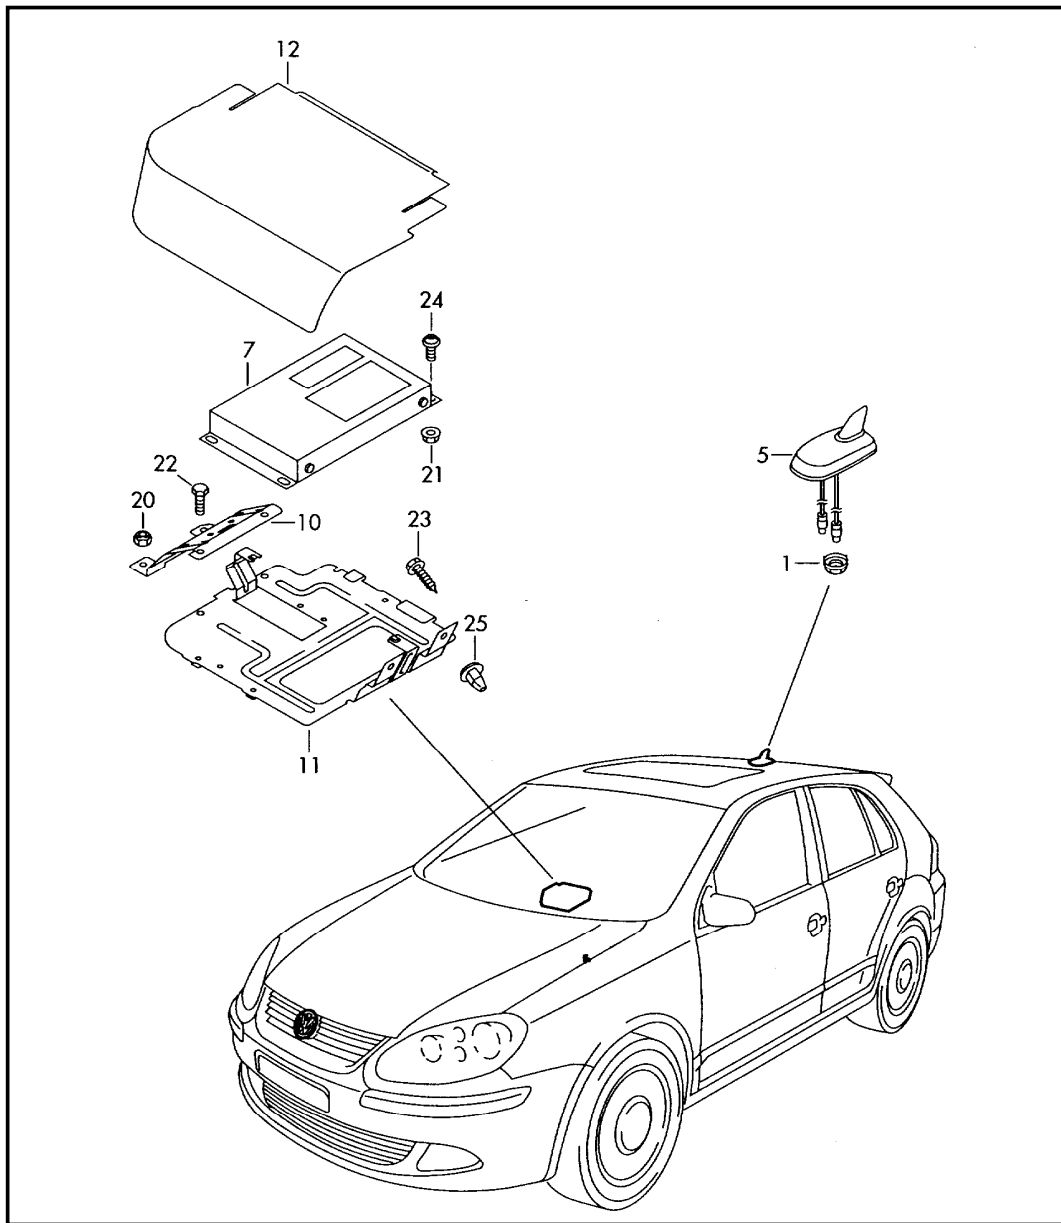

Model	Year	MG	SG	Illustration	Restrictions	UPD	18:29	05.12.2006		ETKA
GO	2007	0	35	035-40	Rabbit/GTI	597	USA			

Pos	Part Number	Name	Remarks	Qty	Model
		elektrische teile fuer digitalem radioempfang			
1	8D9 035 437	hex. nut	M14X0,75	1	
5	1K6 035 507 C	roof combination antenna F >> 1K-6-250 000*		1	
(5)	1K6 035 507 D	roof combination antenna for vehicles with naviga- tion system F >> 1K-6-250 000*		1	
(5)	1K6 035 507 E	roof combination antenna F 1K-7-000 001>>		1	
(5)	1K6 035 507 F	roof combination antenna for vehicles with naviga- tion system F 1K-7-000 001>>*		1	
7	8E0 035 593 D	control unit for .	'SIRIUS'	1	
(7)	8E0 035 593 E	control unit for .	'XM'	1	
		fasteners			
10	1K0 919 747	bracket		1	
11	3C0 919 935 A	bracket		1	
12	1K0 971 813 C	cover		1	
	02/06	7G8	beige		-JU, KJ, TH, VU
	02/06	9B9	satin black		-HA, HB, HC, JS, JT, KG, KH, KK, KL, RS, RT, TG, TK, VT, WT
(12)	1K0 971 813 D	cover		1	
	06/06	9B9	satin black for vehicles with phone preparation		
20	N 023 002 8	hex. nut, self-locking	AM6	2	
21	N 100 173 04	shouldered hex. nut	M5	X	
22	N 906 674 01	screw, hex. hd.	M6X10	2	
23	N 907 861 01	screw, thread cutting	6X17	2