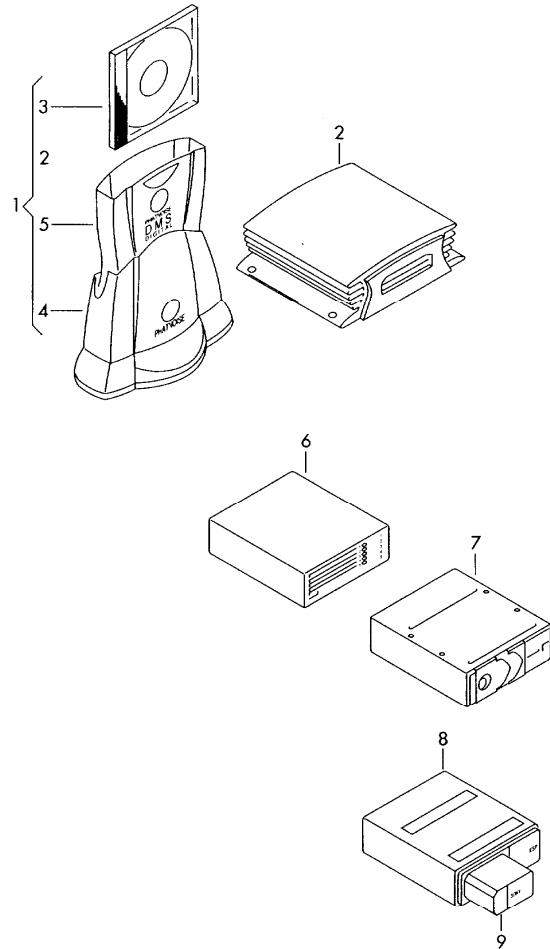

Model	Year	MG	SG	Illustration	Restrictions	UPD	18:30	05.12.2006		ETKA
GO	2007	0	57	057-45	Rabbit/GTI	597	USA			

Pos	Part Number	Name	Remarks	Qty	Model
		digital media player	'PHATBOX'		
(1)	000 057 110	digital media player for genuine volkswagen car radios	'PHATBOX'	1	
2	000 057 111	digital media player	'PHATBOX UNIT'	1	
3	000 051 273	cd-rom for digital media player	'PHATBOX'	1	
4	000 051 275	battery charger to connect with:	'PHATBOX' USB	1	
-	1K0 051 444	adapter for vehicles with radio or radio navigation unit with cd/md changer control	'IPOD'	1