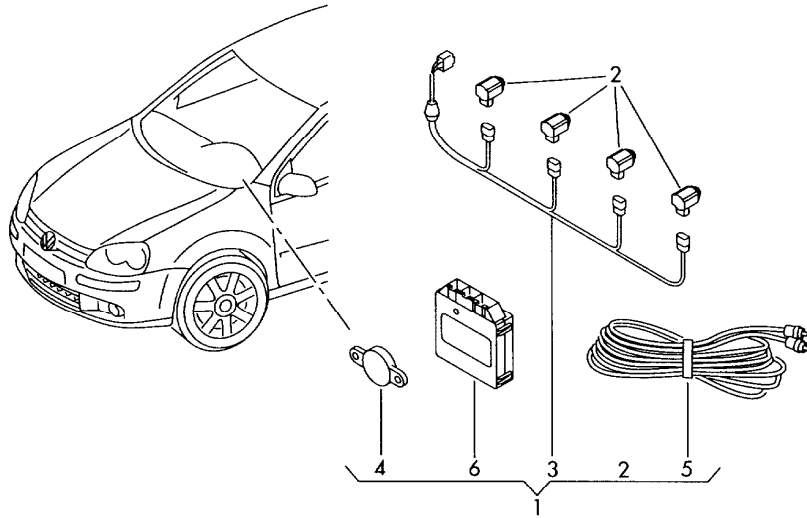

Model	Year	MG	SG	Illustration	Restrictions	UPD	18:30	05.12.2006		ETKA
GO	2007	0	51	051-20	Rabbit/GTI	597	USA			

Pos	Part Number	Name	Remarks	Qty	Model
		parking aid			
1	1K0 054 630 B	parking aid, electronic if necessary paint in color of vehicle		1	
2	000 054 635	ultrasonic sensor		1	
3	000 054 636	connection cable ultrasonic sensor		1	
4	000 054 637	buzzer		1	
5	000 054 638	harness for parking aid control unit		1	
6	000 054 639	parking aid control unit		1