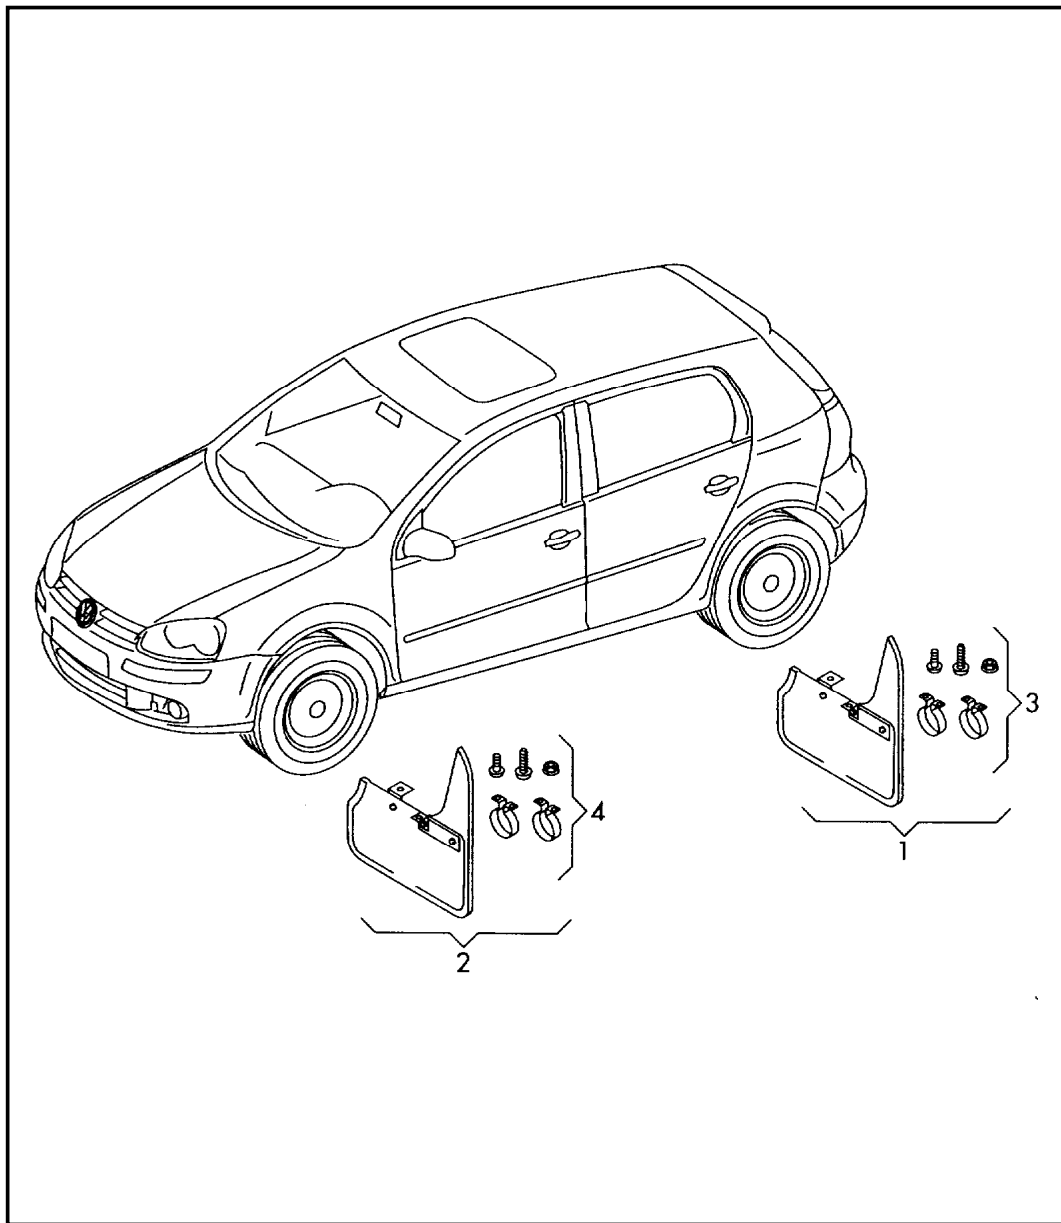

Model	Year	MG	SG	Illustration	Restrictions	UPD	18:35	05.12.2006		ETKA
GO	2007	0	75	075-30	Rabbit/GTI	597	USA			

Pos	Part Number	Name	Remarks	Qty	Model
		original accessories mud flap *no fi-function possible			
1	1K0 075 101	1 set of mud flaps left and right	rear	1	
(1)	1K0 075 105	1 set of mud flaps left and right komplett mit montageanleitung und montagematerial	rear	1	GTI
2	1K0 075 111	1 set of mud flaps left and right for vehicles without wide sill panels	front	1	
(2)	1K0 075 112	1 set of mud flaps left and right komplett mit montageanleitung und montagematerial for vehicles with side member extension	front rubber	1	
	1K0 075 115	1 set of mud flaps left and right	front	1	GTI
3	1K0 075 701	1 set attachment parts for mud guards	rear	1	
4	1K0 075 711	1 set attachment parts for mud guards	front	1	
(4)	1K0 075 711 A	1 set attachment parts for mud guards	front	1