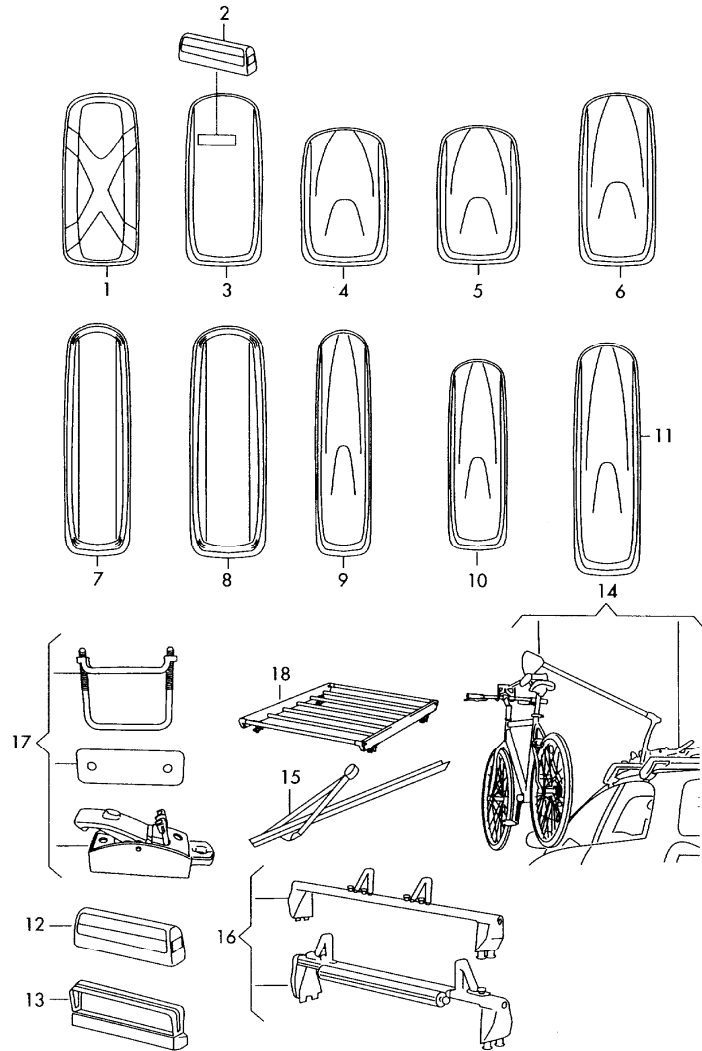

Model	Year	MG	SG	Illustration	Restrictions	UPD	18:34	05.12.2006		ETKA
GO	2007	0	71	071-40	Rabbit/GTI	597	USA			

Pos	Part Number	Name	Remarks	Qty	Model
2	000 071 275	ski and luggage box conversion kit for ski holder to be used for:	000 071 175	1	
7	00H 071 310 G	roof box not for:	'GRIZZLY L' 310 ltr. germany	1	
12	1T0 071 129	ski and snowboard holder ski and snowboard holder	retractable 6 ski/4 snow- boards	1	
15	6Q0 071 128 A	bicycle carrier bicycle carrier to be used for:	'LOGO' '25-80MM' frame, round	1	
(15)	7M0 071 128 B	bicycle holder for installing fork also to be used for: as required use:	outer lockable interior 7M0 071 271	1	
(15)	7M0 071 128 C	bicycle holder for installing fork also to be used for: as required use: not for:	interior 7M0 071 271 germany	1	
-	000 071 289 B	attachment parts for base rack tensioning strap with tensioning ratchet for maximum:	2500MM 500KG black polyester	1