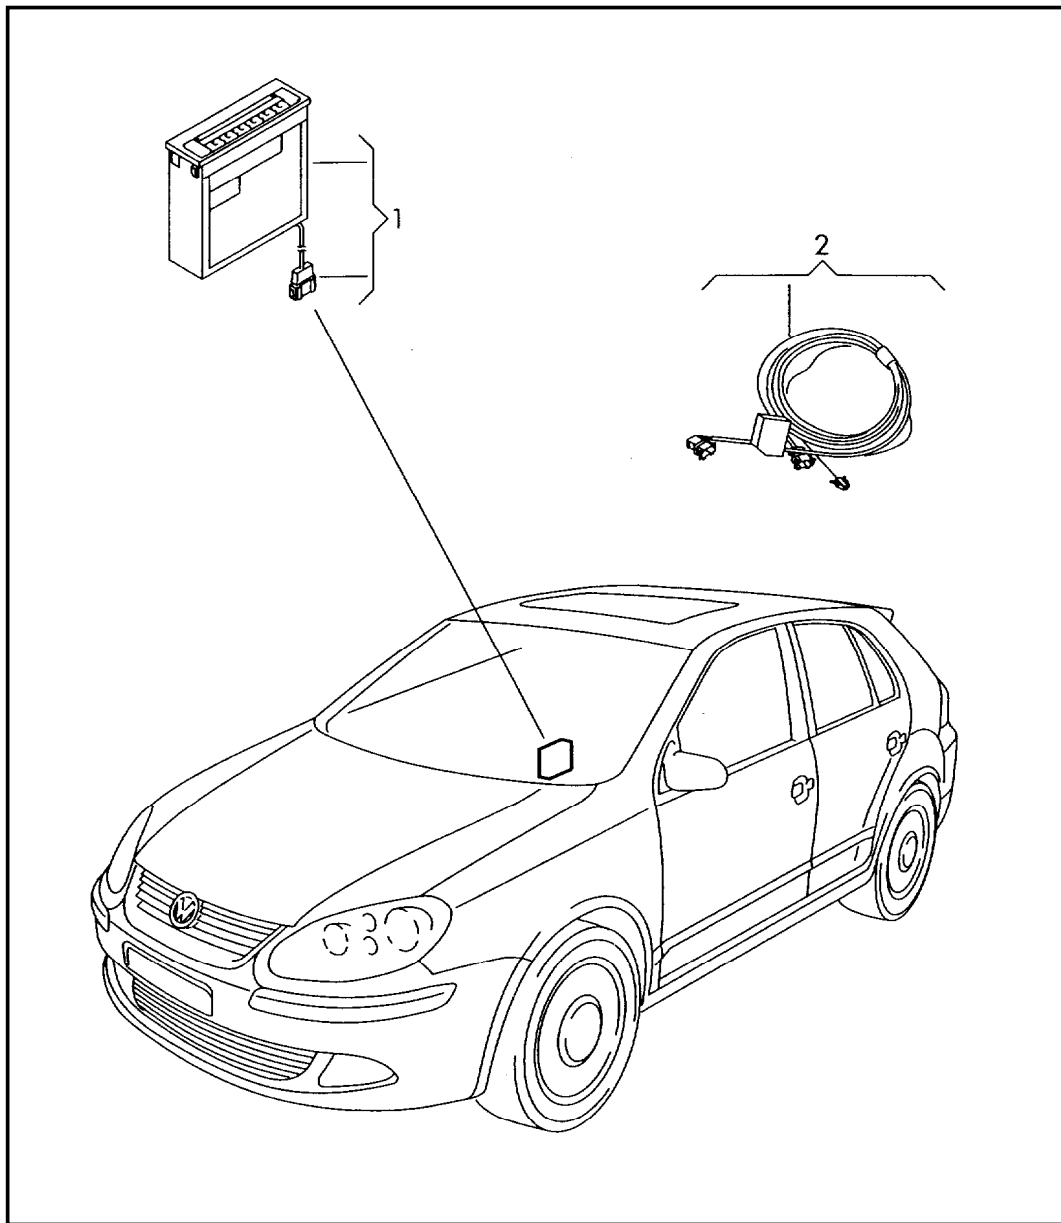

Model	Year	MG	SG	Illustration	Restrictions	UPD	18:30	05.12.2006		ETKA
GO	2007	0	57	057-15	Rabbit/GTI	597	USA			

Pos	Part Number	Name	Remarks	Qty	Model
2	1T0 051 592	wiring harness between cd changer and radio for connecting radios counter part to:	3B7 035 447 A	1