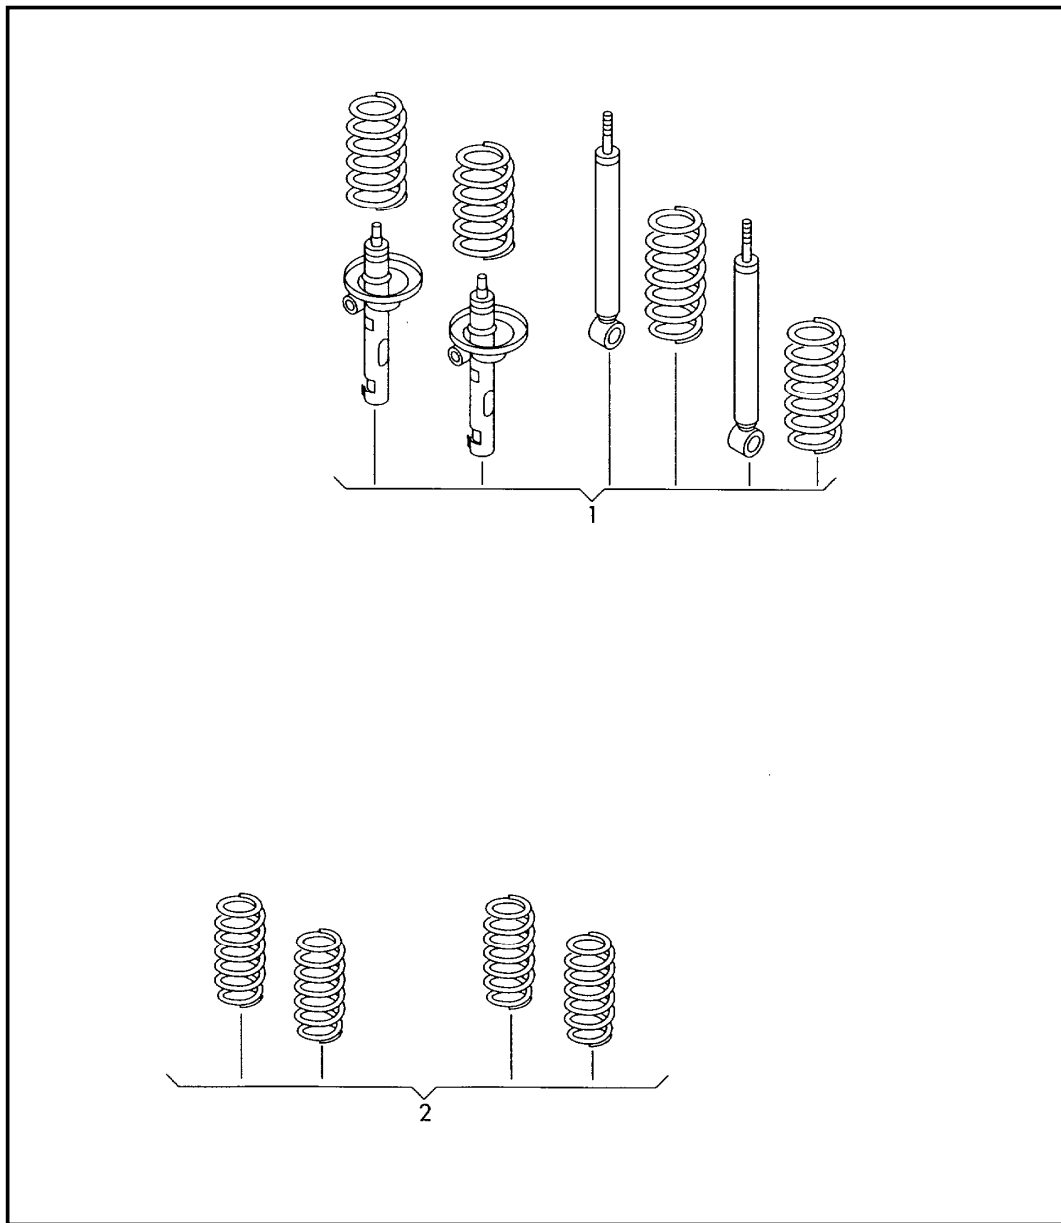

Model	Year	MG	SG	Illustration	Restrictions	UPD	18:36	05.12.2006		ETKA
GO	2007	0	75	075-50	Rabbit/GTI	597	USA			

Pos	Part Number	Name	Remarks	Qty	Model
		original accessories sports suspension kits *no fi-function possible			
1	1K0 071 672	1 set coil spring and shock absorber for sports-type running gear for axle load: lowered by:	2 doors -990KG -30MM	1	1.4/1.6ltr.
(1)	1K0 071 673	1 set coil spring and shock absorber for sports-type running gear for axle load: lowered by:	2 doors -1050KG -30MM	1	TDI+ 1.9+2.0ltr.
(1)	1K0 071 674	1 set coil spring and shock absorber for sports-type running gear for axle load: lowered by:	4-door -990KG -30MM	1	1.4/1.6ltr.
(1)	1K0 071 675	1 set coil spring and shock absorber for sports-type running gear for axle load: lowered by:	4-door -1060KG -30MM	1	TDI+ 1.9ltr.
2	1K0 071 676	1 set coil spring for sports-type running gear for axle load: lowered by:	2 doors 940-990KG 25-30MM	1	1.4+1.6ltr+ 2.0ltr.
(2)	1K0 071 678	1 set coil spring for sports-type running gear for axle load: lowered by:	2 doors 1050-1080KG 25-30MM	1	1.9+2.0ltr.
(2)	1K0 071 678 A	1 set coil spring for sports-type running gear for axle load: lowered by:	2 doors 1000-1040KG 25-30MM	1	FSI+ 1.6 ltr.+ 85KW 2.0ltr.+ 110KW+147KW
(2)	1K0 071 679	1 set coil spring for sports-type running gear for axle load: lowered by:	4-door 1060-1090KG 25-30MM	1	TDI+ 1.9+2.0ltr.
(2)	1K0 071 679 A	1 set coil spring for sports-type running gear for axle load: lowered by:	4-door 1000-1040KG 25-30MM	1	FSI+ 1.6 ltr.+ 85KW+75KW+ 2.0ltr.+ 55KW+110KW