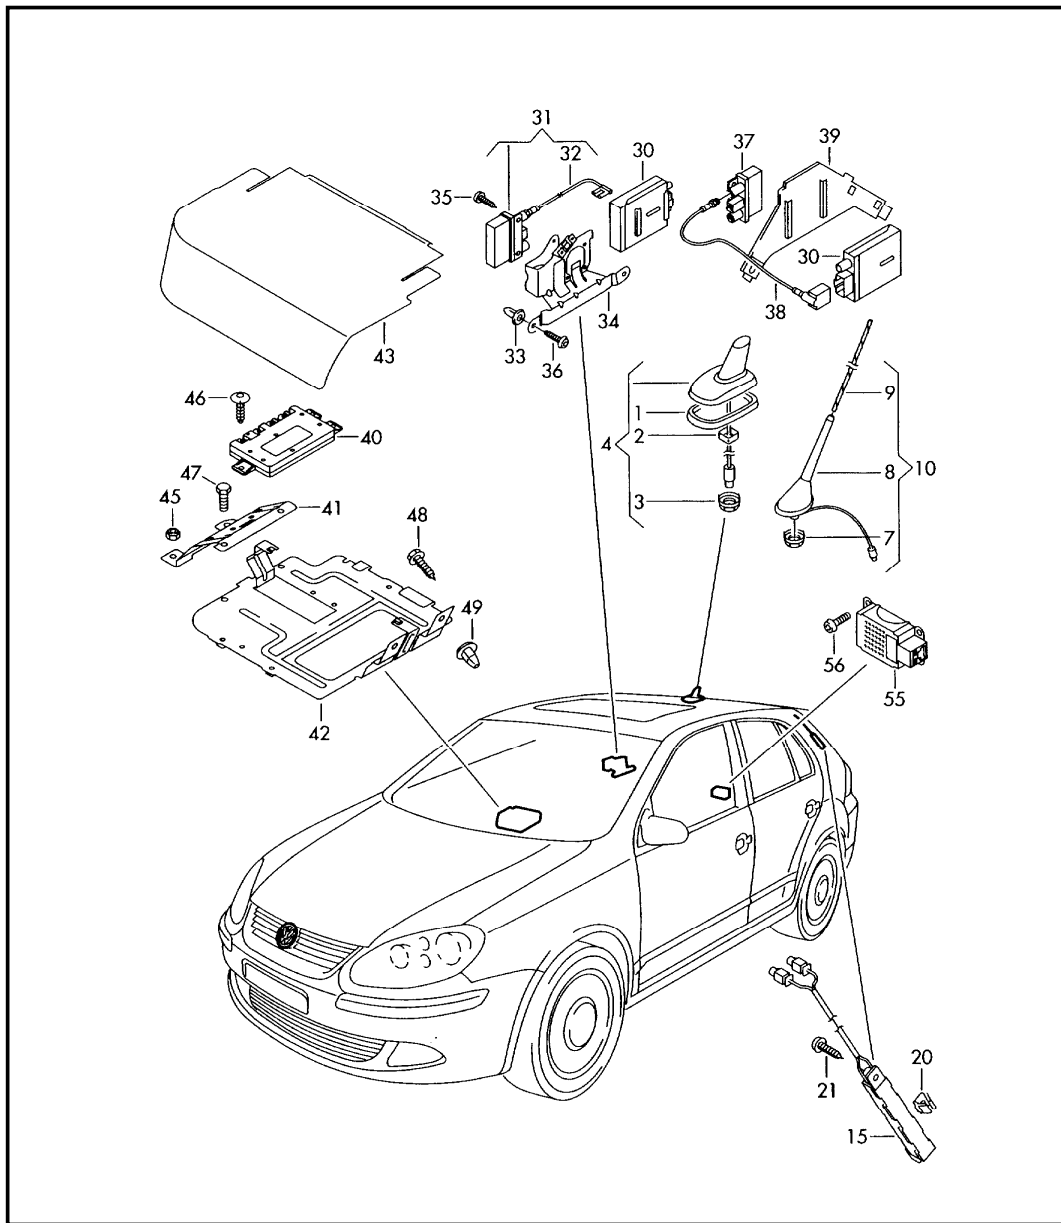

Model	Year	MG	SG	Illustration	Restrictions	UPD	18:29	05.12.2006		ETKA
GO	2007	0	35	035-10	Rabbit/GTI	597	USA			

Pos	Part Number	Name	Remarks	Qty	Model
		roof antenna for vehicles with navigation system or for vehicles with navigation system-preparation			
1	1K0 035 349	gasket		1	
2	1K0 035 350	sealing washer		1	
3	8D9 035 437	hex. nut	M14X0,75	1	
(4)	1K0 035 507 F	roof combination antenna F >> 1K-6-220 000*		1	
(4)	1K0 035 507 K	roof combination antenna F 1K-6-220 001>>*		1	
		roof antenna for vehicles with digital radio reception			
3	8D9 035 437	hex. nut	M14X0,75	1	
(4)	1K6 035 507 C	roof combination antenna F >> 1K-6-250 000*		1	
(4)	1K6 035 507 D	roof combination antenna for vehicles with navigation system F >> 1K-6-250 000*		1	
(4)	1K6 035 507 E	roof combination antenna F 1K-7-000 001>>		1	
(4)	1K6 035 507 F	roof combination antenna for vehicles with navigation system F 1K-7-000 001>>*		1	
		roof antenna			PR-8ZM, 8ZN
7	8D9 035 437	hex. nut	M14X0,75	1	
8	1K0 035 501	antenna base		1	
9	1J0 035 849 A	antenna rod		1	
		antenna booster