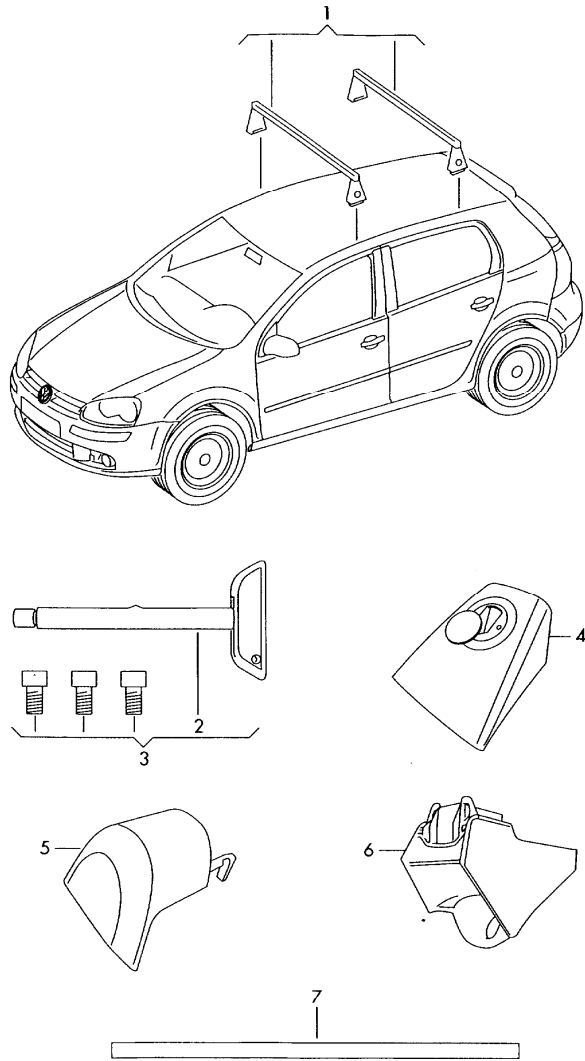

Model	Year	MG	SG	Illustration	Restrictions	UPD	18:34	05.12.2006		ETKA
GO	2007	0	71	071-30	Rabbit/GTI	597	USA			

Pos	Part Number	Name	Remarks	Qty	Model
		original accessories base carrier *no fi-function possible			
1	1K0 071 126	1 set base carriers profile: t groove	silver	1	
2	6Q0 071 712 D	torque wrench	CODE "DU "	1	
(2)	6Q0 071 712 HO	torque wrench	CODE "HO"	1	
(2)	6Q0 071 712 HS	torque wrench	CODE "HS"	1	
(2)	6Q0 071 712 K	torque wrench	CODE "KX "	1	
(2)	6Q0 071 712 KR	torque wrench	CODE "KR"	1	
(2)	6Q0 071 712 LK	torque wrench	CODE "LK"	1	
(2)	6Q0 071 712 RL	torque wrench	CODE "RL"	1	
(2)	6Q0 071 712 ST	torque wrench	CODE "ST"	1	
(2)	6Q0 071 712 TP	torque wrench	CODE "TP"	1	
3	6Q0 071 737 G	bolt and torque wrench		1	
4	6Q0 071 738 K	lining cover-upper part for lock carrier	to be used for: 1K0 071 126	1	
5	6Q0 071 738 P	cap	to be used for: 1K0 071 126	1	
6	6Q0 071 738 S	lining bracket, lower part	to be used for: 1K0 071 126	1	
7	000 071 740	profile strip	plastic 2500MM to be used for: 1K0 071 126	1