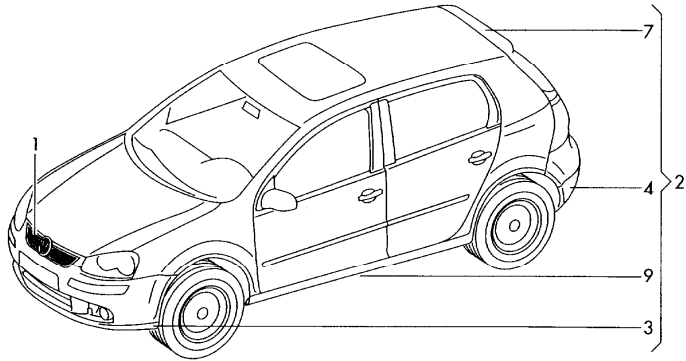

Model	Year	MG	SG	Illustration	Restrictions	UPD	18:35	05.12.2006		ETKA
GO	2007	0	75	075-10	Rabbit/GTI	597	USA			

Pos	Part Number	Name	Remarks	Qty	Model
		original accessories aerodynamic body parts *no fi-function possible			
1	1K0 071 550	radiator grille	not for: germany	1	
	06/05 041	satin black			
	06/05 666	brilliant silver metallic			
3	1K0 071 609	front spoiler	material: plastic	1	
		color combination	all colors		
		as required use:	000 071 785		
	06/05 9AX	primed			
(4)	1K0 071 610 U	rear skirt for usa only for japan only!		1	
	06/05 9AX	primed			
(6)	1K0 071 610 UB	rear skirt for usa only for japan only!		1	4motion GTI
		as required use:	1K0 071 910 1K0 071 910 A 1K0 071 911		
	06/05 9AX	primed			
7	1K0 071 640 K	roof edge spoiler	as required use: 000 071 785	1	
	06/05 9AX	primed			
9	1K0 071 685 K	1 set extensions	as required use: 000 071 785	1	
	06/05 9AX	primed			
10	000 071 785	adhesive kit for aerodynamic custom parts contains: 1-pack adhesive all purpose cleaner primer	80ML 100ML 15ML	1