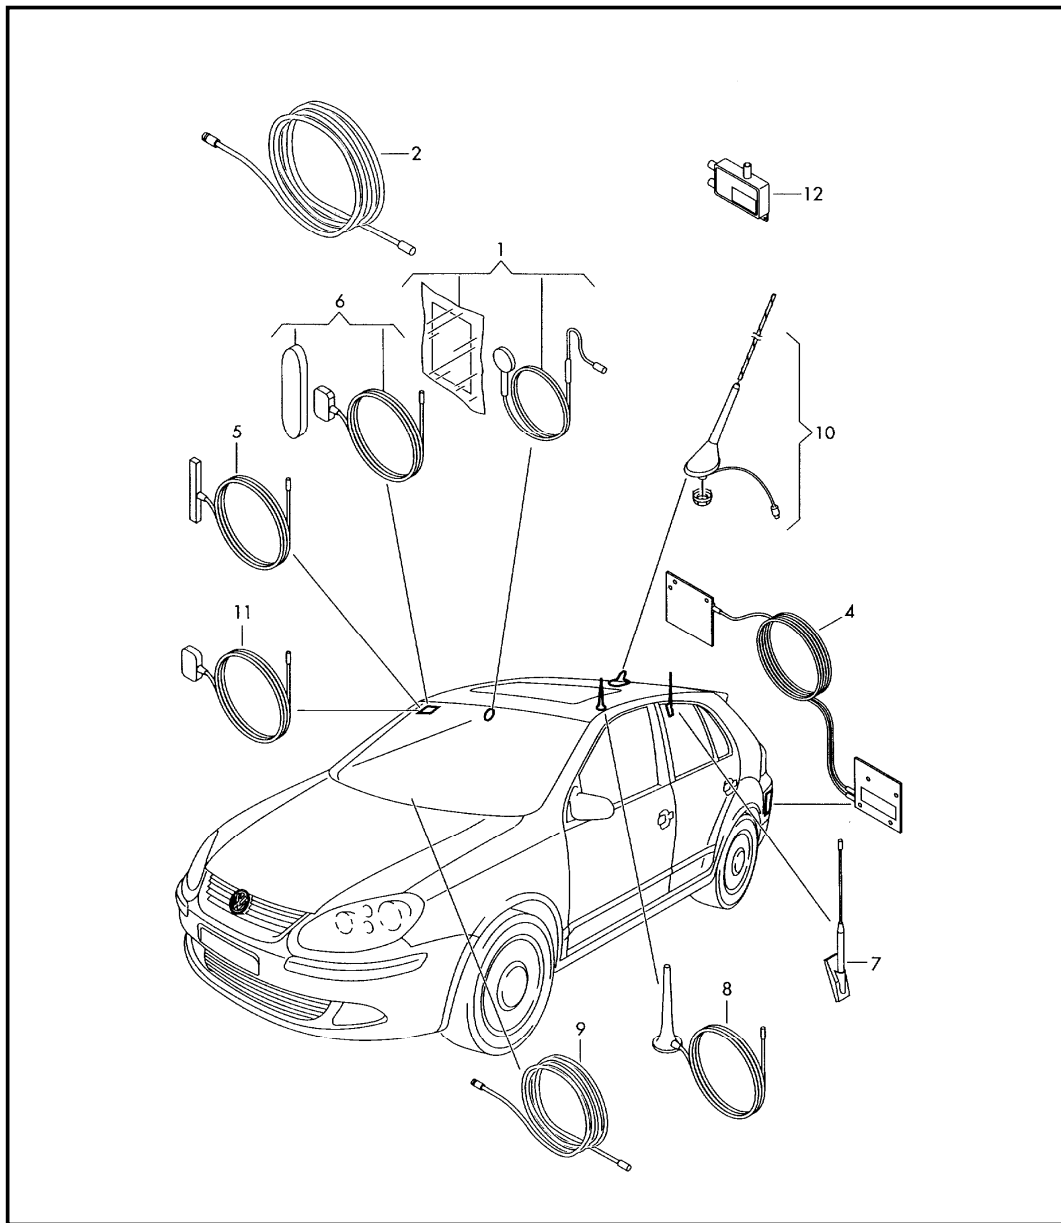

Model	Year	MG	SG	Illustration	Restrictions	UPD	18:31	05.12.2006		ETKA
GO	2007	0	57	057-70	Rabbit/GTI	597	USA			

Pos	Part Number	Name	Remarks	Qty	Model
		window antenna	self-adhesive		
5	000 051 507 D	window antenna	'GSM 900' 'GSM 1800' 'PCS1900' AMPS/UMTS MINI CRIMP	1	
		connections:			
6	000 051 507 F	window antenna	'GSM 900' 'GSM 1800' 'PCS1900' AMPS/UMTS outer	1	
		antenna rod