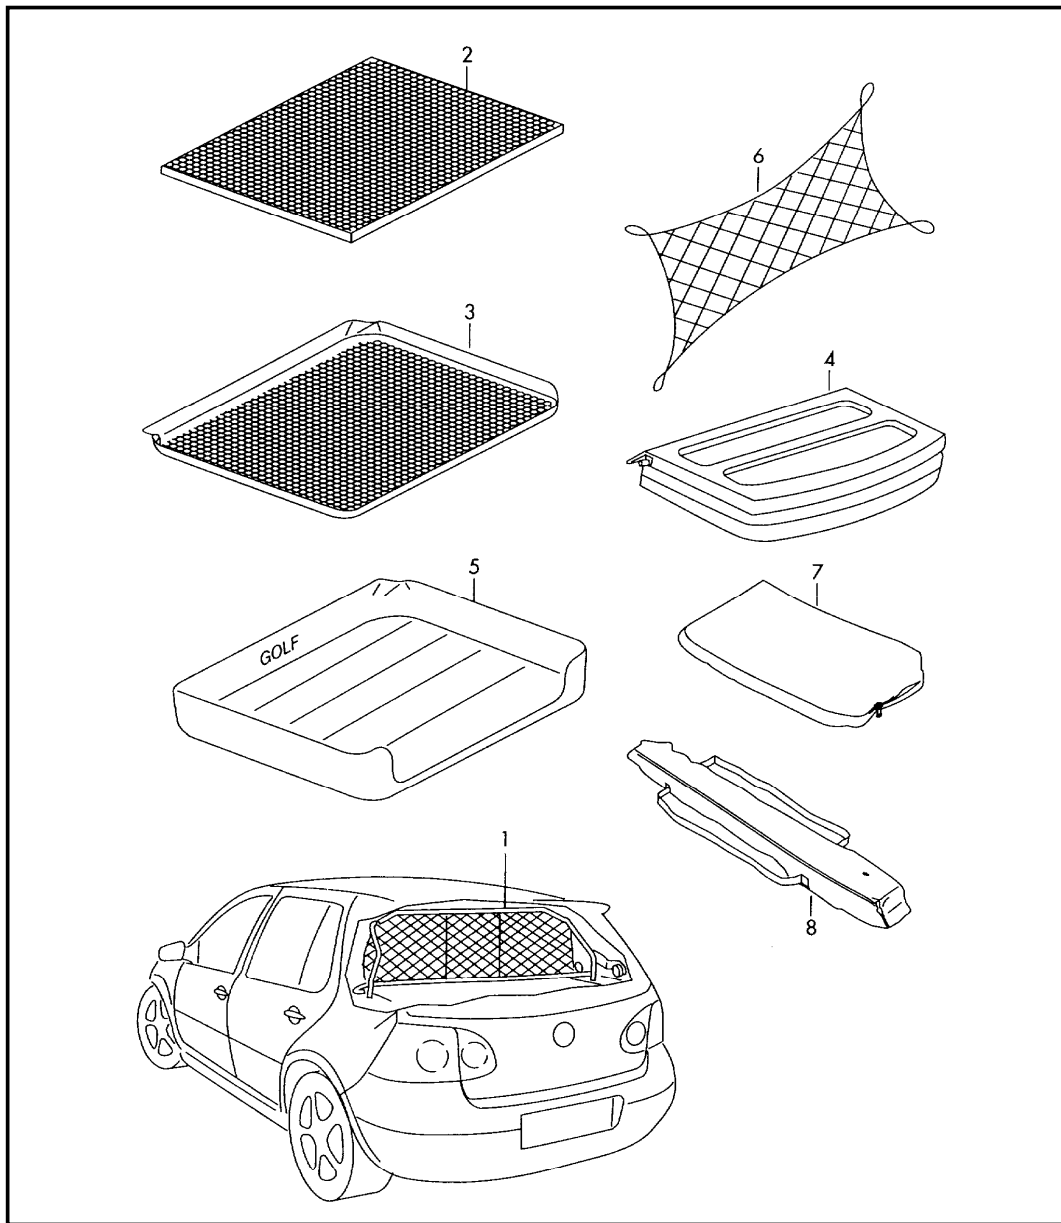

Model	Year	MG	SG	Illustration	Restrictions	UPD	18:35	05.12.2006		ETKA
GO	2007	0	71	071-50	Rabbit/GTI	597	USA			

Pos	Part Number	Name	Remarks	Qty	Model
1	1K0 017 221	original accessories cargo liner luggage locks *no fi-function possible luggage and dog protective grille partition	steel	1	
2	1K0 061 160	luggage pan foam underlayment	variable	1	
(2)	1K0 061 161	luggage pan foam underlayment for vehicles with higher cargo platform	variable	1	
(3)	1K0 061 181	luggage pan plastic basin for vehicles with higher cargo platform	50MM	1	
(6)	1K0 065 111	luggage net for vehicles with higher cargo platform	NYLON black	1	
	1K0 061 178 A	shelf also for: also for: associated item/items to be used as necessary	anthracite 5 doors 2 doors : 1Y0 093 055	1