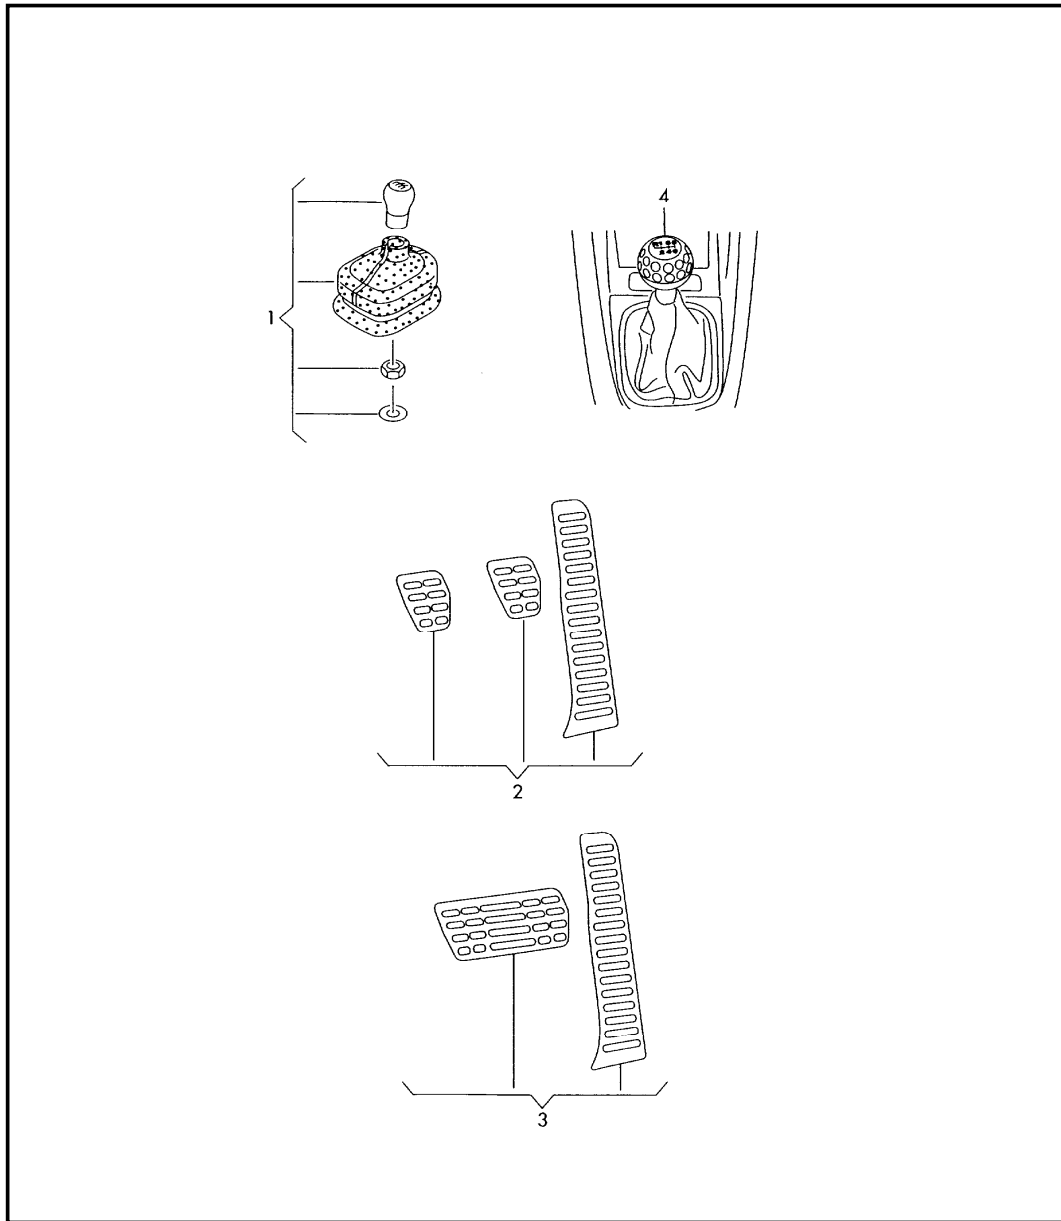

Model	Year	MG	SG	Illustration	Restrictions	UPD	18:31	05.12.2006		ETKA
GO	2007	0	61	061-40	Rabbit/GTI	597	USA			

Pos	Part Number	Name	Remarks	Qty	Model
		original accessories 1 set pedal caps *no fi-function possible			
2	1K1 064 200	1 set pedal caps stainless steel	lhd	1	manual transmission
3	1K1 064 205	1 set pedal caps stainless steel	lhd	1	automatic