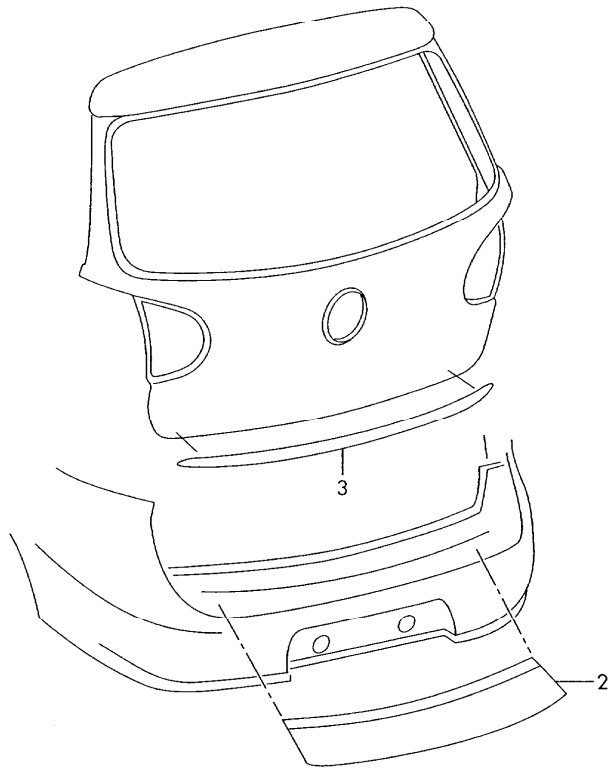

Model	Year	MG	SG	Illustration	Restrictions	UPD	18:31	05.12.2006		ETKA
GO	2007	0	61	061-70	Rabbit/GTI	597	USA			

Pos	Part Number	Name	Remarks	Qty	Model
		original accessories scuff plate - sill panel protective strip protective edging *no fi-function possible			
(1)	1K5 071 305	scuff plate - sill panel	4-door not illuminatd	1	
2	1K0 061 195	ladekantenschutz	stainl. steel	1	
3	1K0 071 360	strip protective edging for flap, rear	chrome-colour.	1